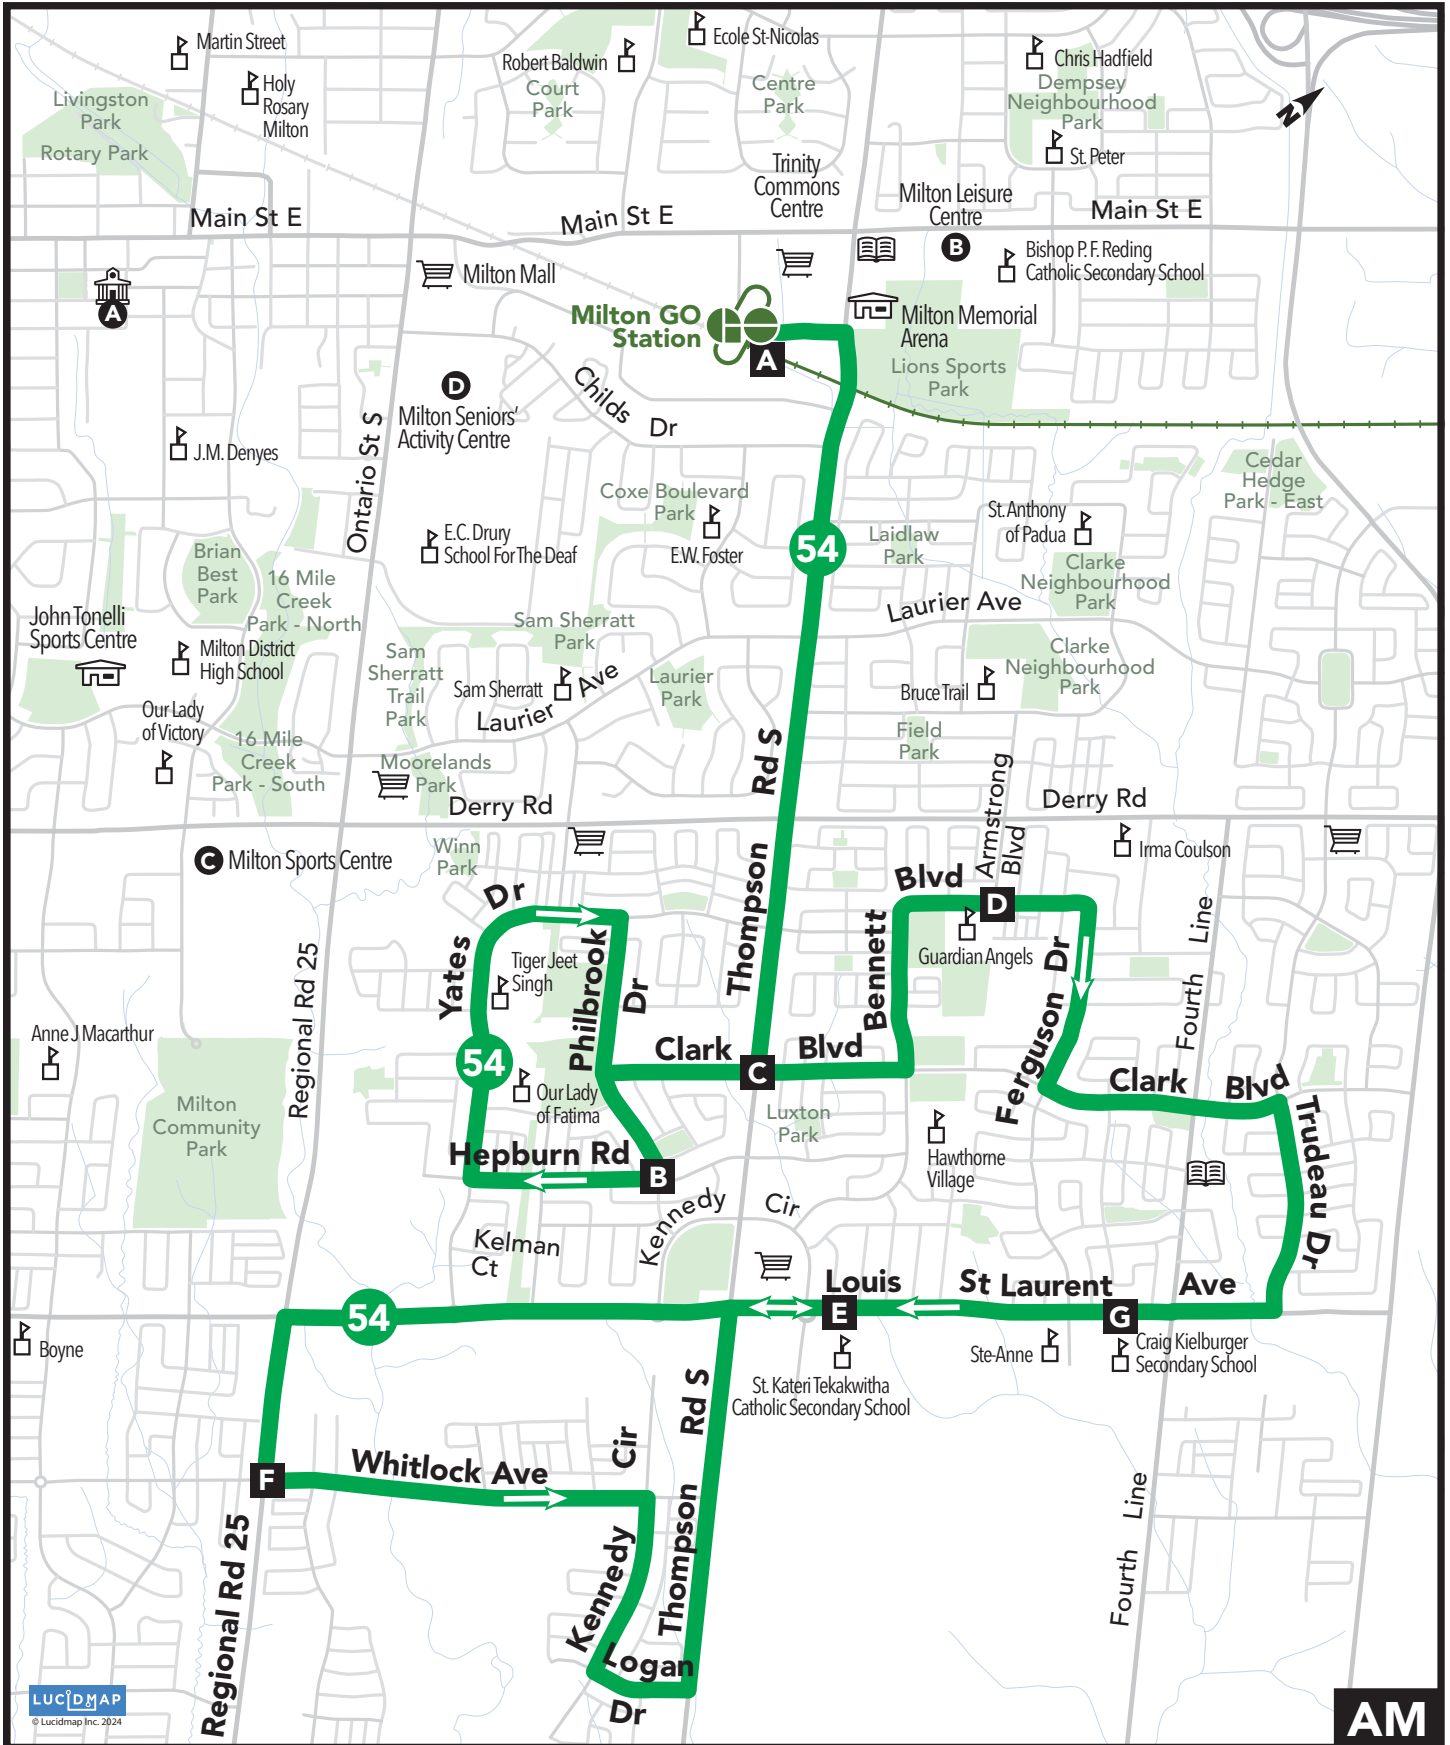

54 School Extra

Effective Date: September 3, 2024

See Points of Interest list, Ticket Agents and Schedule on page 3

AM

PM

Leave Milton GO	Hepburn & Philbrook	Thompson & Clark	Ferguson & Armstrong	Louis St. Laurent & Kennedy Circle	Whitlock & RR 25	Arrive St. Kateri Tekakwitha Catholic Secondary School
A	B	C	D	E	F	E
MONDAY - FRIDAY (Instructional Days Only)						
7:32AM	7:39	7:43	7:47	7:53	7:57	8:06

Leave St. Kateri Tekakwitha Catholic Secondary School	Craig Kielburger Secondary School	Ferguson & Armstrong	Yates & Kelman	Whitlock & RR 25	Thompson & Clark	Arrive Milton GO
E	G	D	H	F	C	A
MONDAY - FRIDAY (Instructional Days Only)						
2:27PM	2:28	2:33	2:38	2:43	2:51	3:00

Points of Interest

-  Shopping
-  Hospital
-  School
-  Community Facility
-  Town Hall
-  Library
-  GO Station
-  General Point of Interest

Transit Ticket Agents

- A** Town Hall
150 Mary St.
- B** Milton Leisure Centre
1100 Main St. E.
- C** Milton Sports Centre
605 Santa Maria Blvd.
- D** Milton Seniors' Activity Centre
500 Childs Dr.
- E** Sherwood Community Centre
6355 Main St. W.