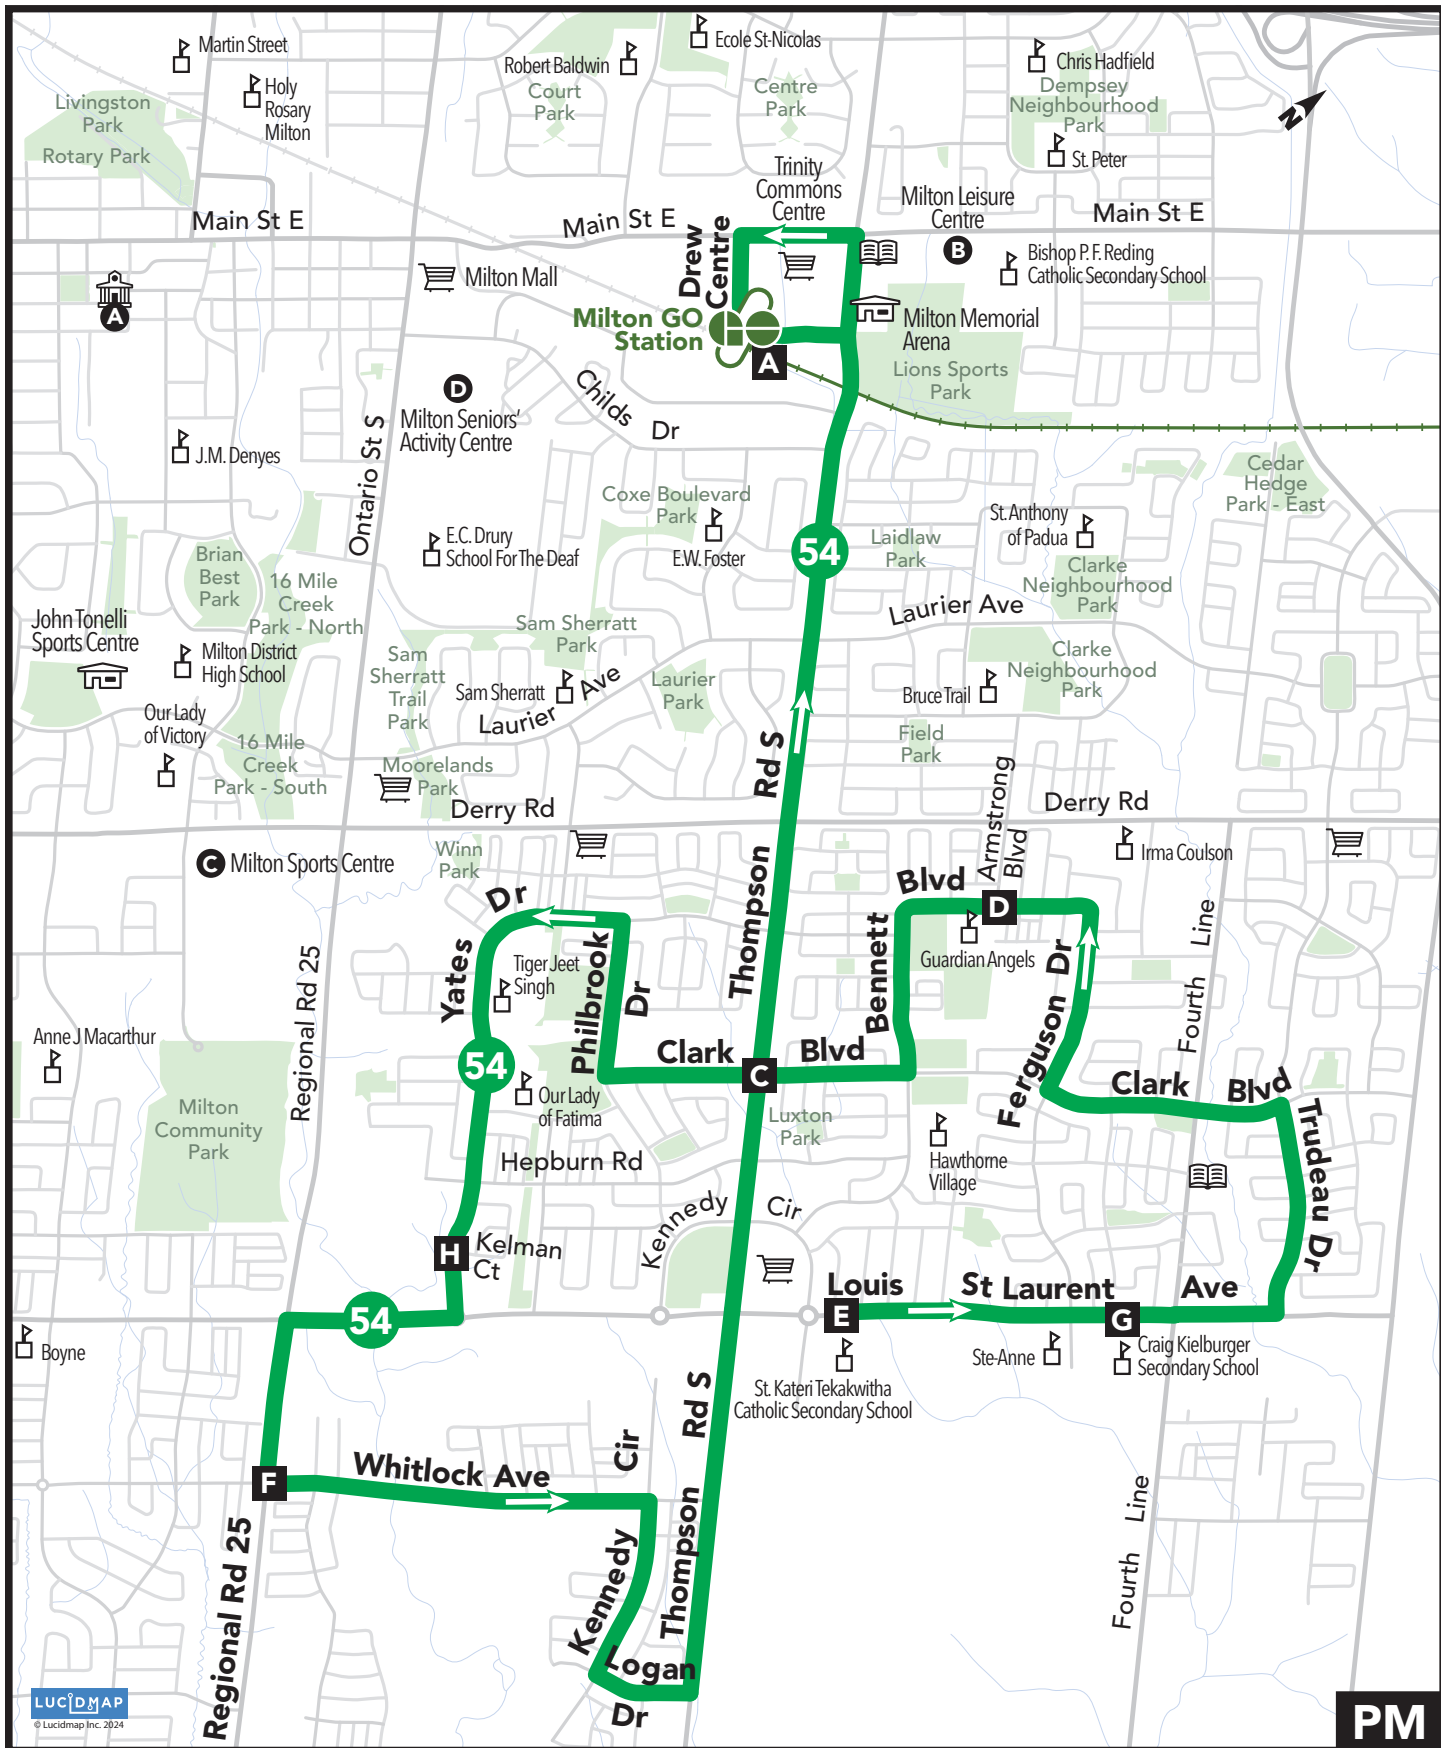

54 School Extra

Effective Date: September 3, 2024

See Points of Interest list, Ticket Agents and Schedule on page 3

AM

PM

Leave Milton GO	Hepburn & Philbrook	Thompson & Clark	Ferguson & Armstrong	Louis St. Laurent & Kennedy Circle	Whitlock & RR 25	Arrive St. Kateri Tekakwitha Catholic Secondary School
A	B	C	D	E	F	E
MONDAY - FRIDAY (Instructional Days Only)						
7:32AM	7:39	7:43	7:47	7:53	7:57	8:06

Leave St. Kateri Tekakwitha Catholic Secondary School	Craig Kielburger Secondary School	Ferguson & Armstrong	Yates & Kelman	Whitlock & RR 25	Thompson & Clark	Arrive Milton GO
E	G	D	H	F	C	A
MONDAY - FRIDAY (Instructional Days Only)						
2:27PM	2:28	2:33	2:38	2:43	2:51	3:00

Points of Interest

-  Shopping
-  Hospital
-  School
-  Community Facility
-  Town Hall
-  Library
-  GO Station
-  General Point of Interest

Transit Ticket Agents

- A** Town Hall
150 Mary St.
- B** Milton Leisure Centre
1100 Main St. E.
- C** Milton Sports Centre
605 Santa Maria Blvd.
- D** Milton Seniors' Activity Centre
500 Childs Dr.
- E** Sherwood Community Centre
6355 Main St. W.