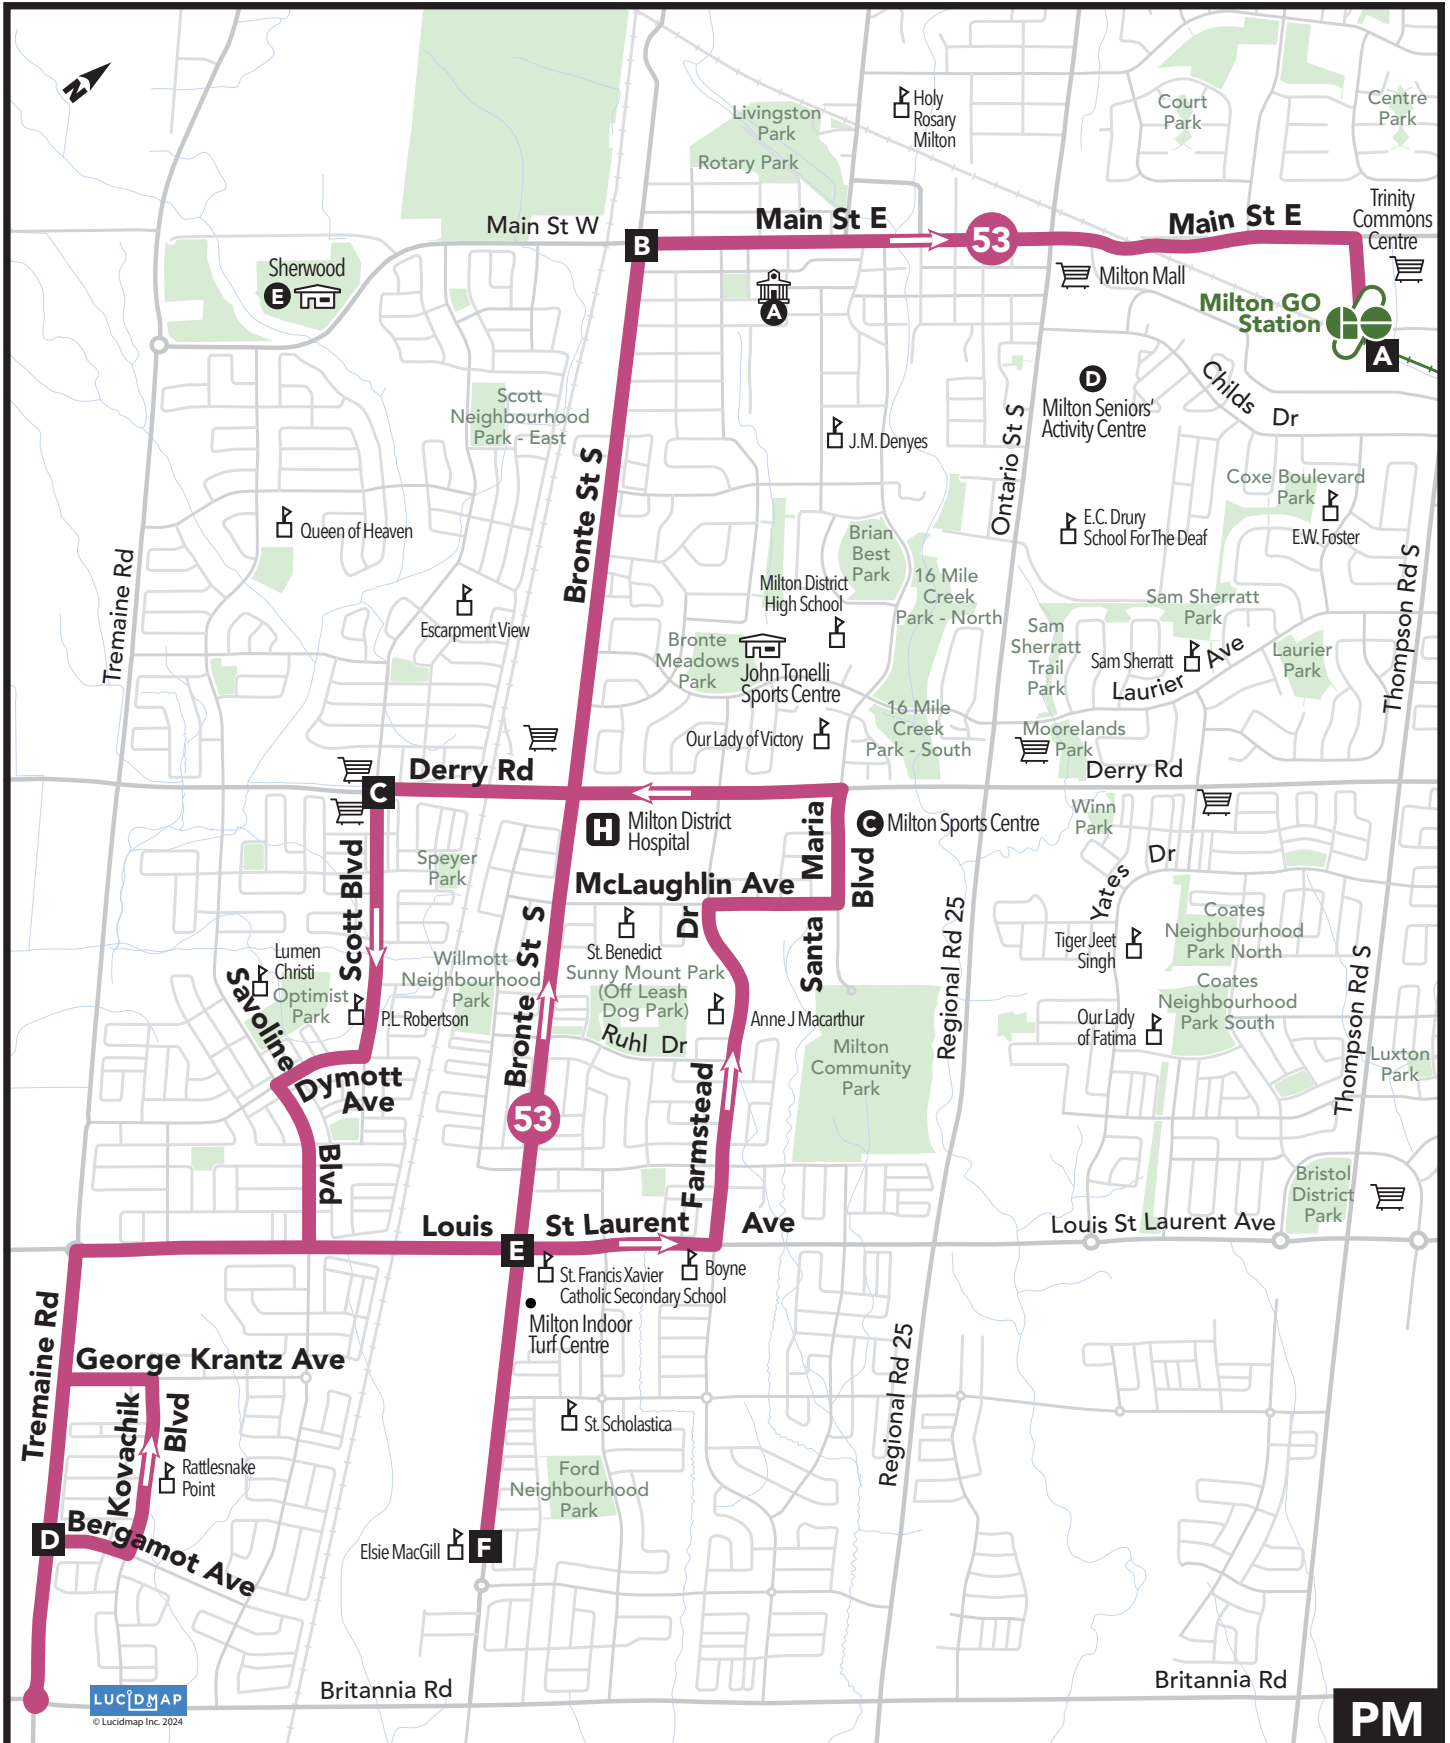

53 School Extra

Effective Date: September 3, 2024

See Points of Interest list, Ticket Agents and Schedule on page 3

Leave Milton GO	Bronte & Main	Scott & Derry	Tremaine & Bergamot	St. Francis Xavier Secondary School	Louis St. Laurent & Bronte	Arrive Elsie MacGill Secondary School
A	B	C	D	E	E	F
MONDAY - FRIDAY (Instructional Days Only)						
7:50AM	7:56	8:01	8:09	8:17	8:28	8:30

Leave Elsie MacGill Secondary School	Louis St. Laurent & Bronte	Scott & Derry	Tremaine & Bergamot	St. Francis Xavier Secondary School	Bronte & Main	Arrive Milton GO
F	E	C	D	D	B	A
MONDAY - FRIDAY (Instructional Days Only)						
3:25PM	3:27	3:33	3:41	3:59	4:00	4:06

Points of Interest

- Shopping
- Hospital
- School
- Community Facility
- Town Hall
- Library
- GO Station
- General Point of Interest

Transit Ticket Agents

- A** Town Hall
150 Mary St.
- B** Milton Leisure Centre
1100 Main St. E.
- C** Milton Sports Centre
605 Santa Maria Blvd.
- D** Milton Seniors' Activity Centre
500 Childs Dr.
- E** Sherwood Community Centre
6355 Main St. W.