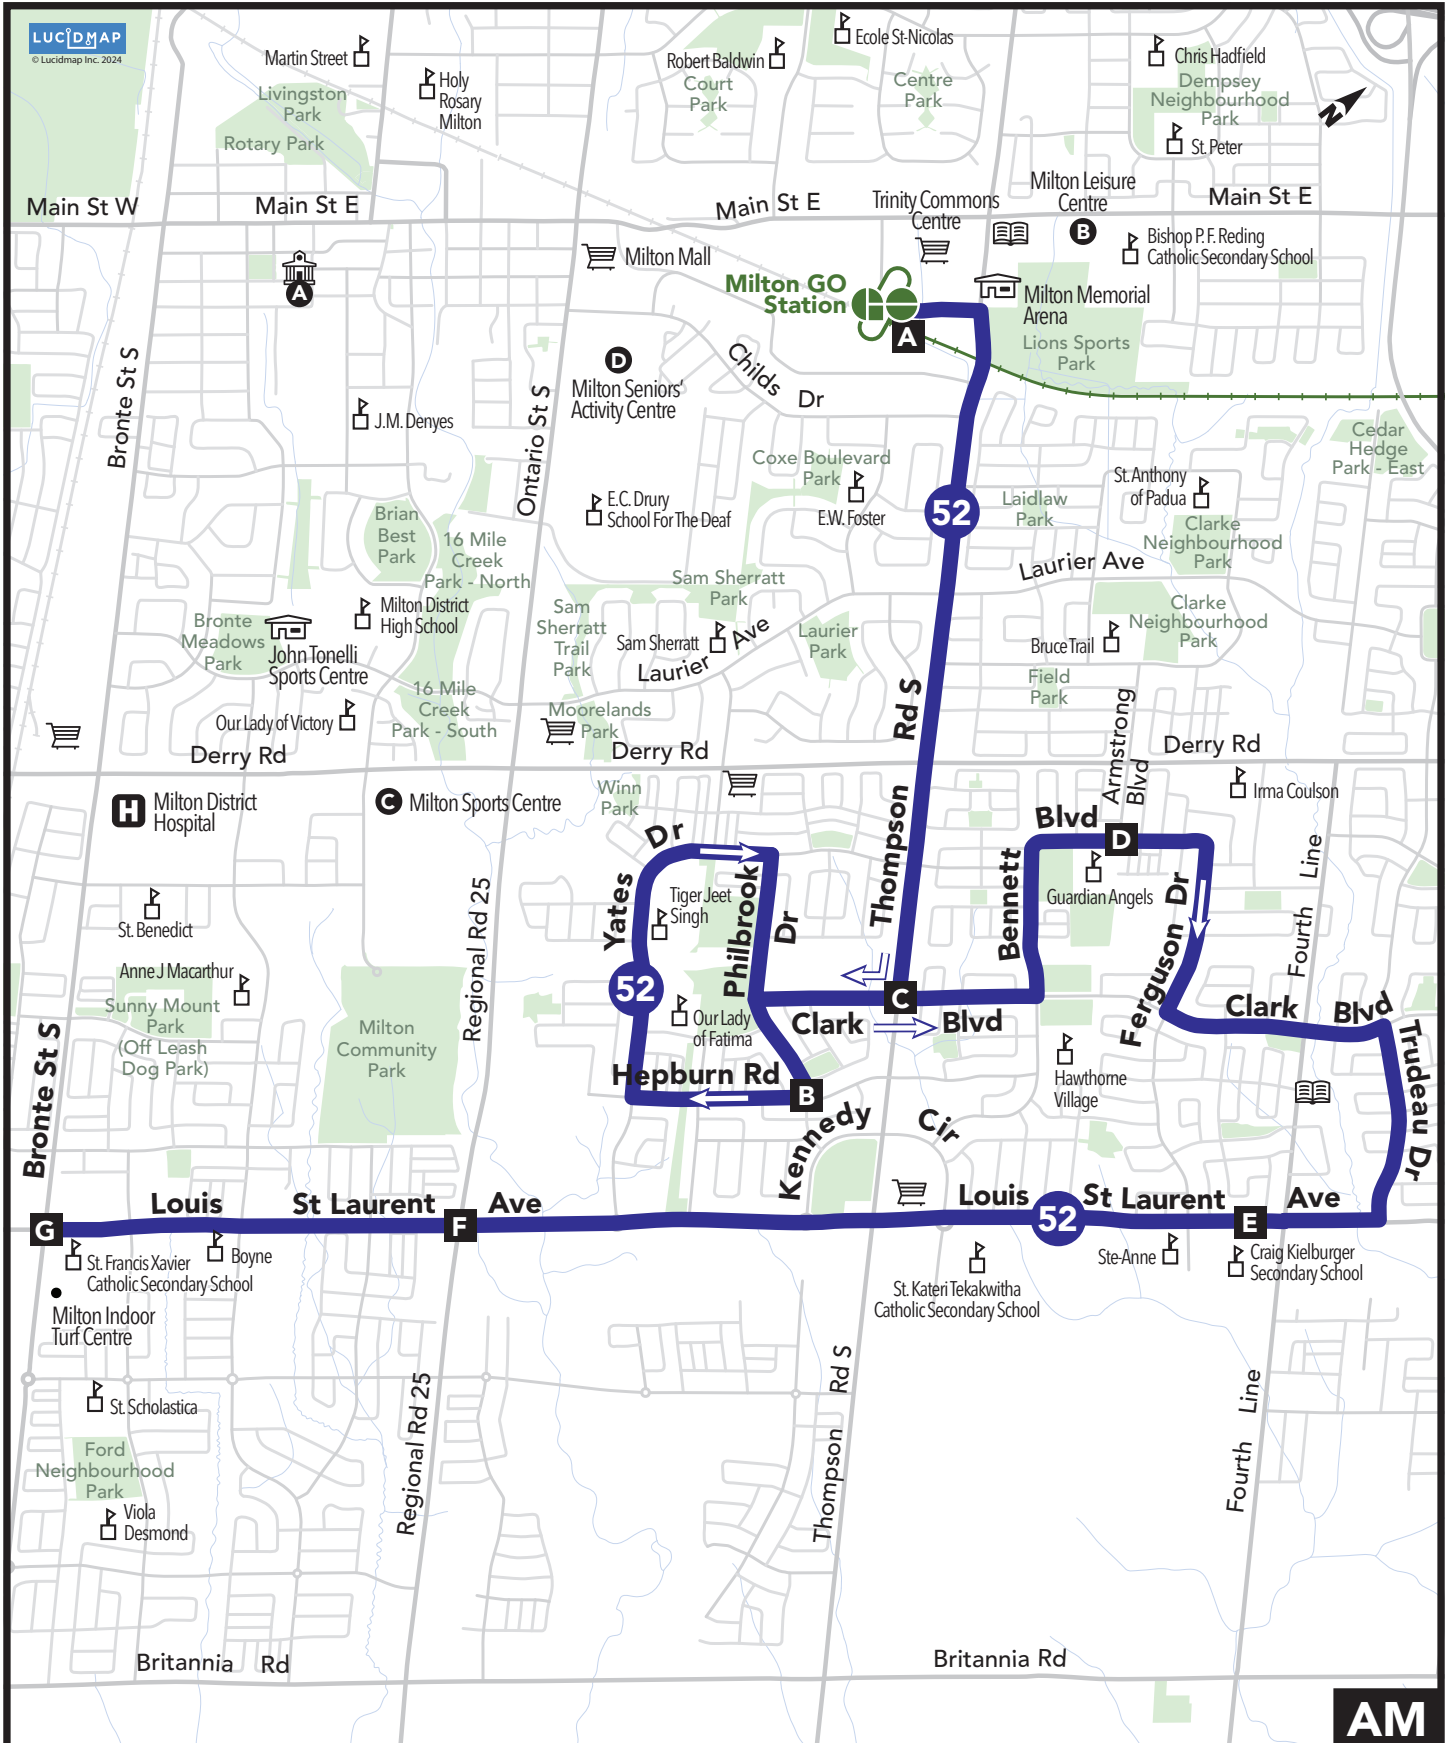

52 School Extra

Effective Date: September 3, 2024

See Points of Interest list, Ticket Agents and Schedule on page 3

52 School Extra

Effective Date: September 3, 2024

See Points of Interest list, Ticket Agents and Schedule on page 3

Leave Milton GO	Hepburn & Philbrook	Thompson & Clark	Ferguson & Armstrong	Craig Kielburger Secondary School	Louis St. Laurent & RR 25	Arrive St. Francis Xavier Secondary School
A	B	C	D	E	F	G
MONDAY - FRIDAY (Instructional Days Only)						
7:31AM	7:38	7:42	7:46	7:49	7:54	7:58

Leave Ferguson & Armstrong	Yates & Hepburn	RR 25 & Louis St. Laurent	St. Francis Xavier Secondary School	Thompson & Clark	Craig Kielburger Secondary School	Arrive Milton GO
D	H	F	G	C	E	A
MONDAY - FRIDAY (Instructional Days Only)						
--	--	--	2:32PM	2:44	2:50	--
2:55PM	3:00	3:04	3:26	--	--	3:38

Points of Interest

-  Shopping
-  Hospital
-  School
-  Community Facility
-  Town Hall
-  Library
-  GO Station
- General Point of Interest

Transit Ticket Agents

- A** Town Hall
150 Mary St.
- B** Milton Leisure Centre
1100 Main St. E.
- C** Milton Sports Centre
605 Santa Maria Blvd.
- D** Milton Seniors' Activity Centre
500 Childs Dr.
- E** Sherwood Community Centre
6355 Main St. W.