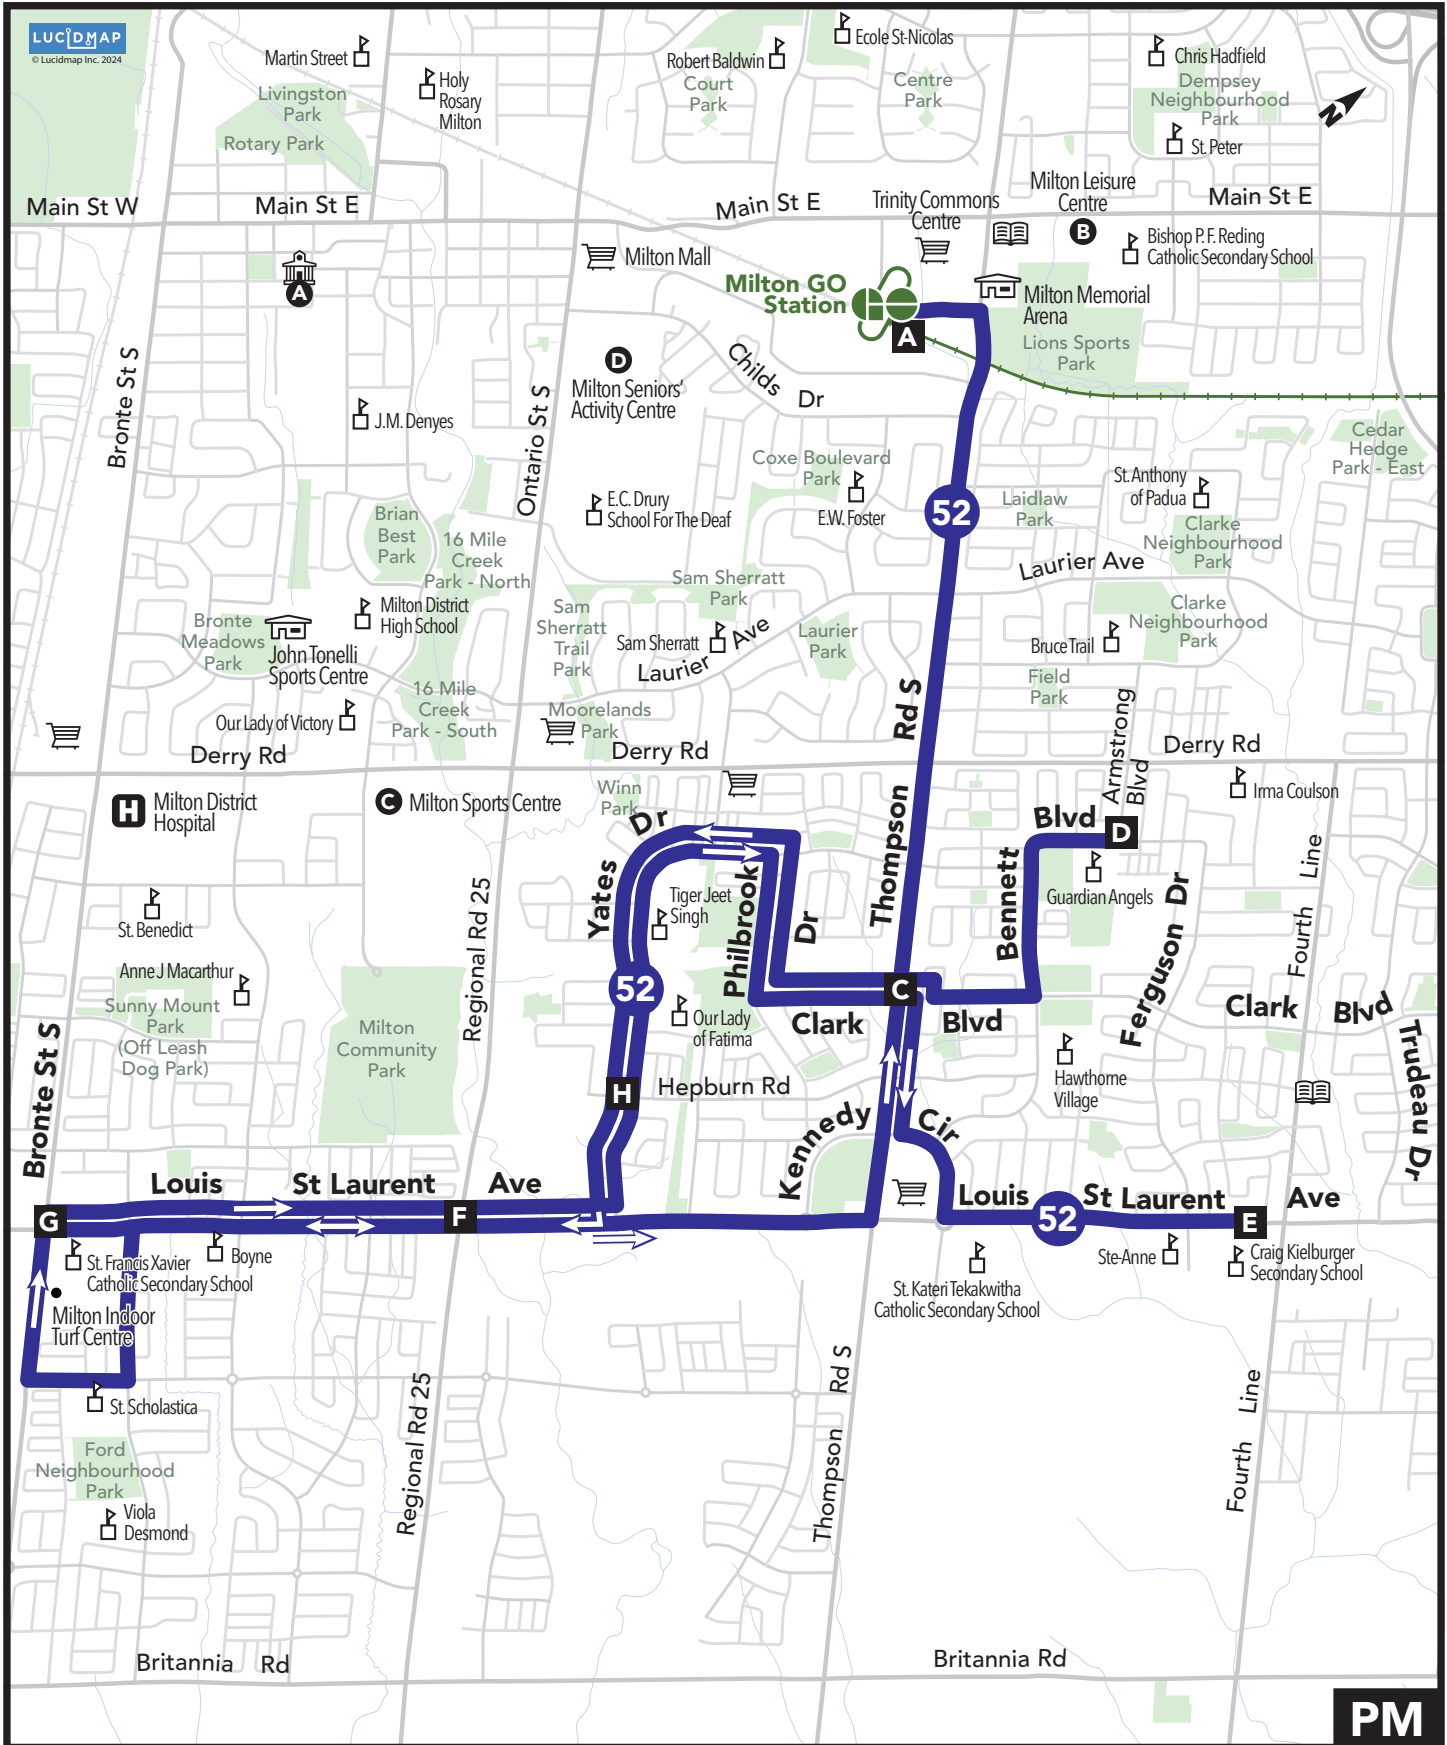

52 School Extra

Effective Date: September 3, 2024

See Points of Interest list, Ticket Agents and Schedule on page 3

52 School Extra

Effective Date: September 3, 2024

See Points of Interest list, Ticket Agents and Schedule on page 3

Leave Milton GO	Hepburn & Philbrook	Thompson & Clark	Ferguson & Armstrong	Craig Kielburger Secondary School	Louis St. Laurent & RR 25	Arrive St. Francis Xavier Secondary School
A	B	C	D	E	F	G
MONDAY - FRIDAY (Instructional Days Only)						
7:31AM	7:38	7:42	7:46	7:49	7:54	7:58

Leave Ferguson & Armstrong	Yates & Hepburn	RR 25 & Louis St. Laurent	St. Francis Xavier Secondary School	Thompson & Clark	Craig Kielburger Secondary School	Arrive Milton GO
D	H	F	G	C	E	A
MONDAY - FRIDAY (Instructional Days Only)						
--	--	--	2:32PM	2:44	2:50	--
2:55PM	3:00	3:04	3:26	--	--	3:38

Points of Interest

-  Shopping
-  Hospital
-  School
-  Community Facility
-  Town Hall
-  Library
-  GO Station
- General Point of Interest

Transit Ticket Agents

- A** Town Hall
150 Mary St.
- B** Milton Leisure Centre
1100 Main St. E.
- C** Milton Sports Centre
605 Santa Maria Blvd.
- D** Milton Seniors' Activity Centre
500 Childs Dr.
- E** Sherwood Community Centre
6355 Main St. W.