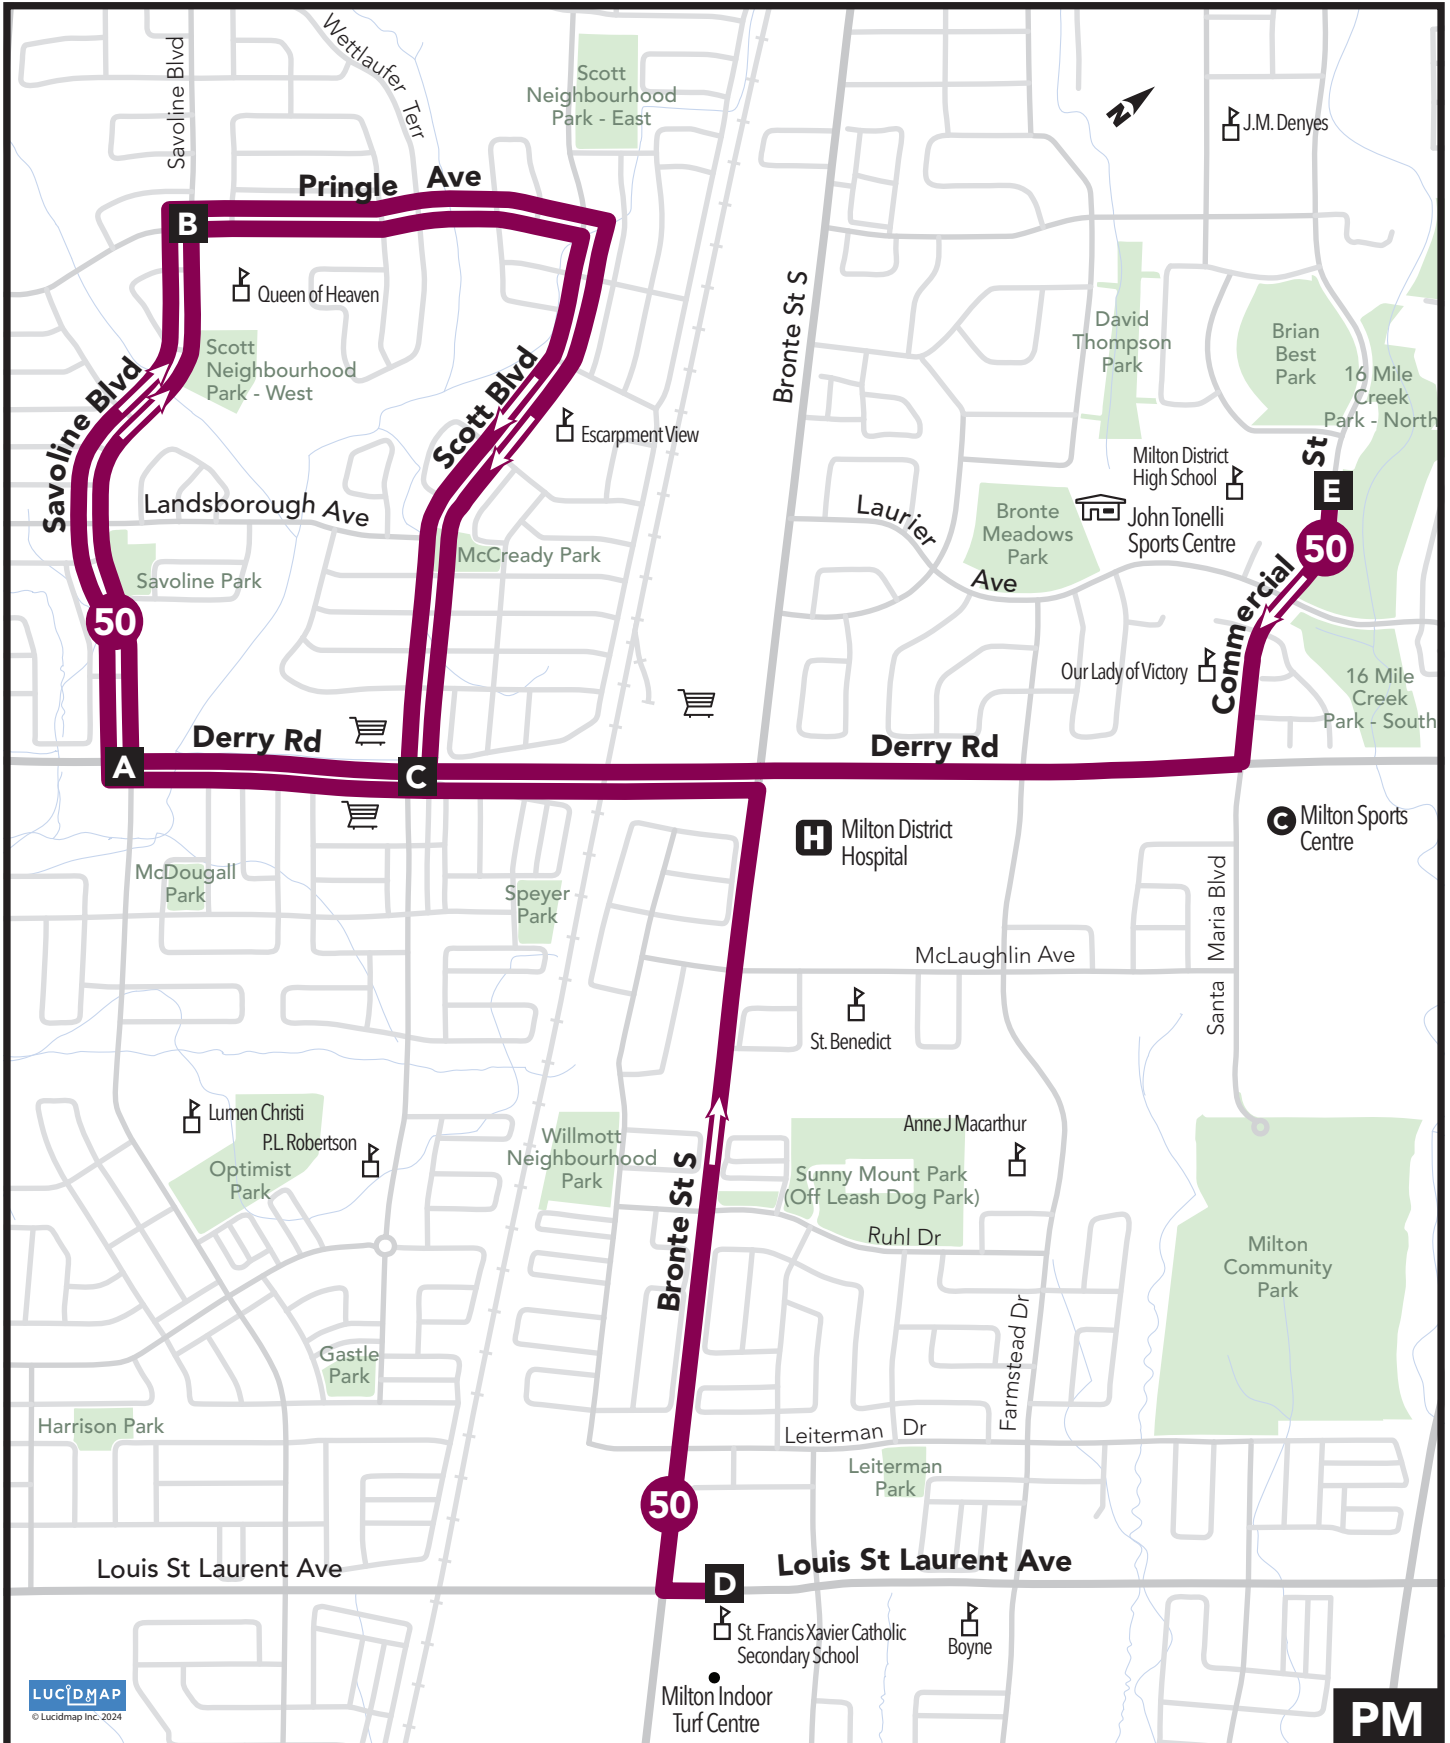

50 School Extra

Effective Date: September 3, 2024

See Points of Interest list, Ticket Agents and Schedule on page 3

50 School Extra

LUCIDMAP
© Lucidmap Inc. 2024

PM

Leave Savoline & Derry	Savoline & Pringle	Scott & Derry	St. Francis Xavier Catholic Secondary School	Arrive Milton District High School
A	B	C	D	E
MONDAY - FRIDAY (Instructional Days Only)				
7:35AM	7:38	7:46	7:52	8:01

Leave Milton District High School	St. Francis Xavier Catholic Secondary School	Scott & Derry	Savoline & Derry	Savoline & Pringle	Arrive Scott & Derry
E	D	C	A	B	C
MONDAY - FRIDAY (Instructional Days Only)					
--	2:32PM	2:38	2:39	2:42	2:50
2:47PM	--	2:53	2:56	3:00	3:06

Points of Interest

-  Shopping
-  Hospital
-  School
-  Community Facility
-  Town Hall
-  Library
-  GO Station
- General Point of Interest

Transit Ticket Agents

- A** Town Hall
150 Mary St.
- B** Milton Leisure Centre
1100 Main St. E.
- C** Milton Sports Centre
605 Santa Maria Blvd.
- D** Milton Seniors' Activity Centre
500 Childs Dr.
- E** Sherwood Community Centre
6355 Main St. W.