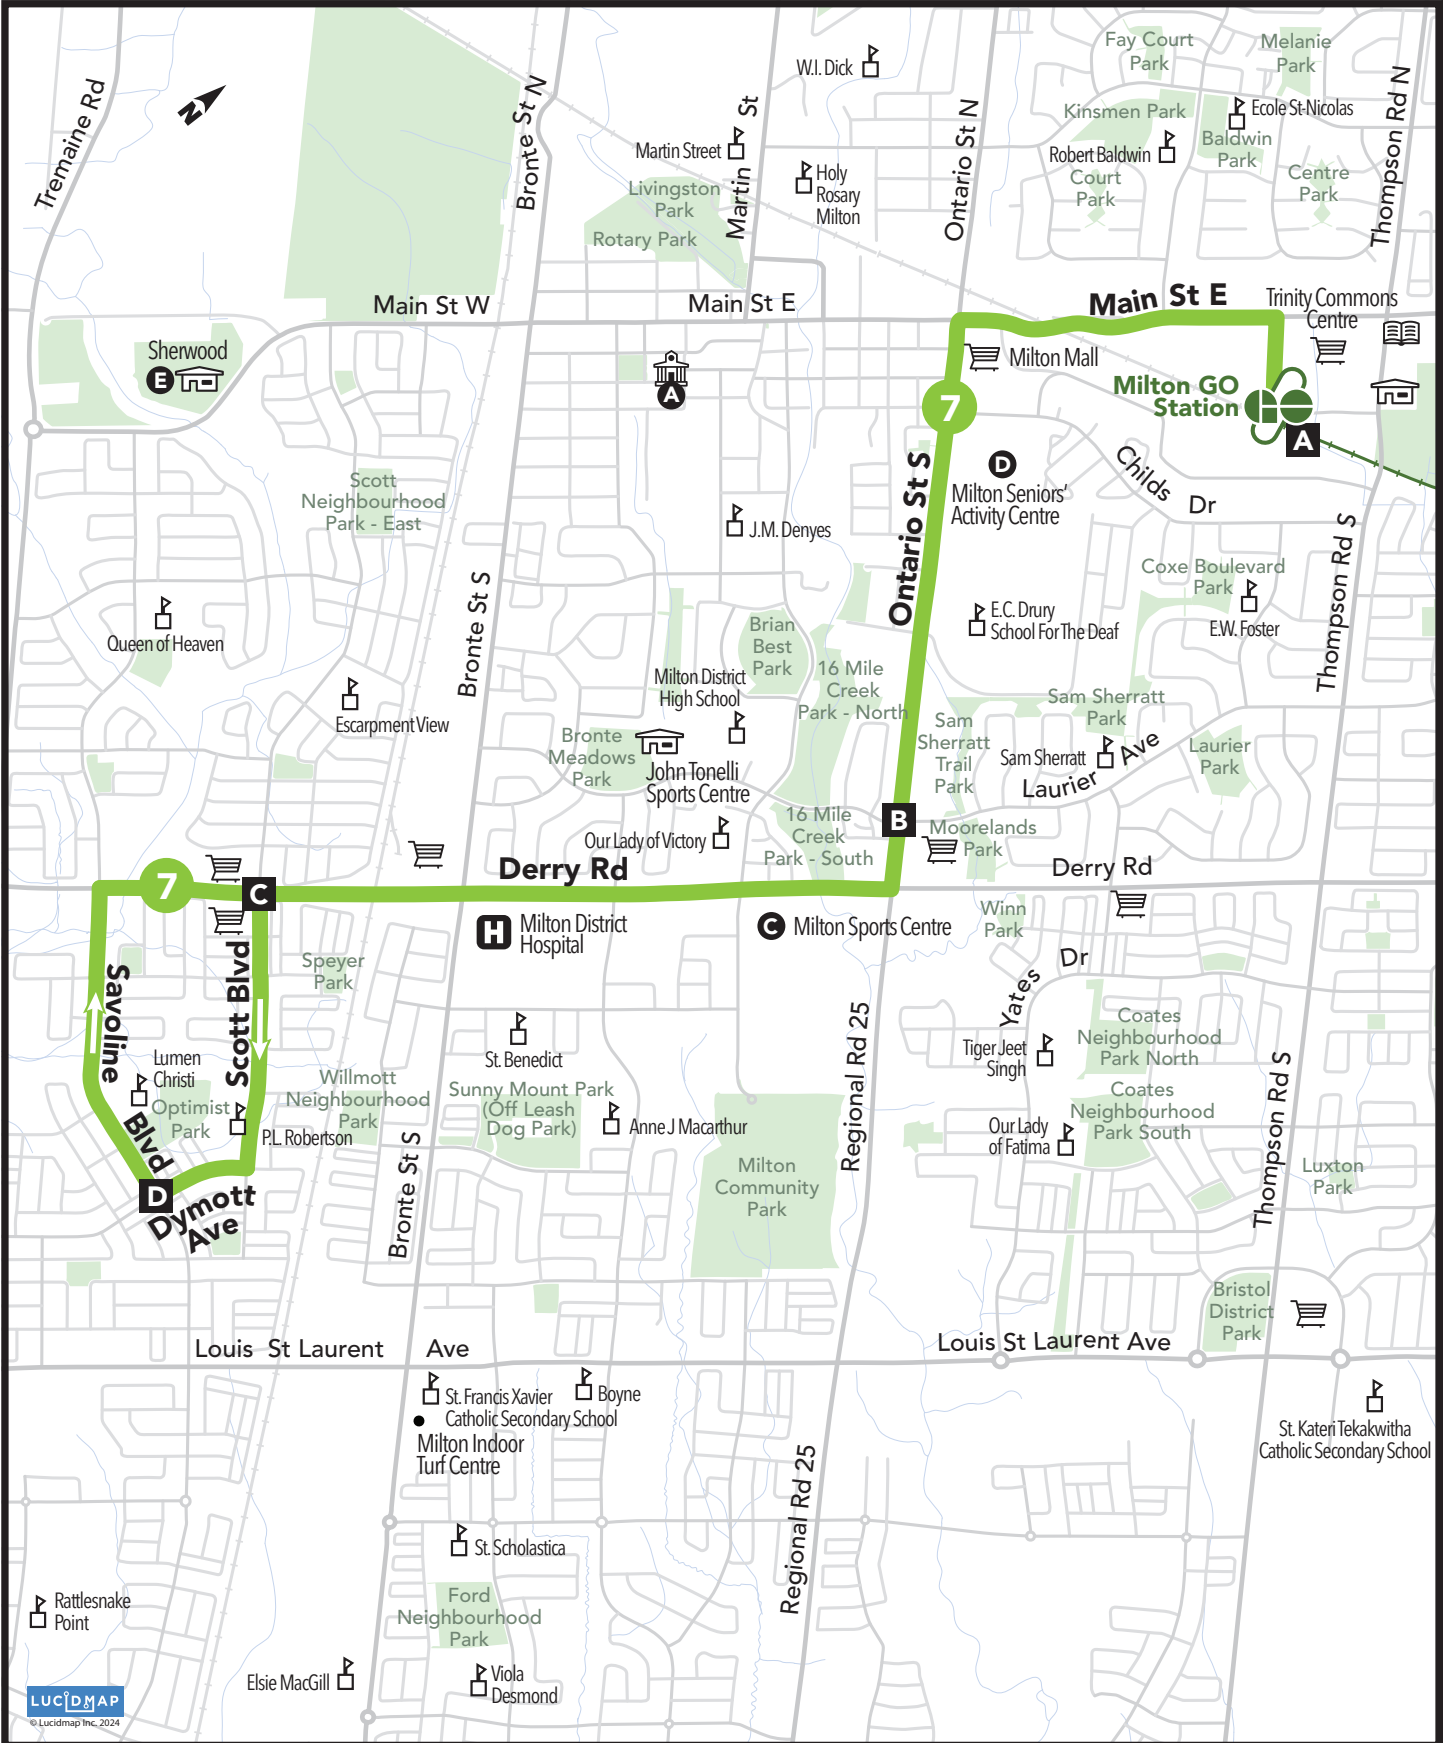

7 Harrison

Effective Date: January 6, 2025

See Points of Interest list, Ticket Agents and Schedule on reverse

Leave Milton GO	Ontario & Laurier	Derry & Scott	Dymott & Savoline	Derry & Scott	Ontario & Laurier	Arrive Milton GO
A	B	C	D	C	B	A
<b>MONDAY - FRIDAY</b>						
5:22 AM	5:29	5:33	5:36	5:38	5:43	5:50
5:52 AM	5:59	6:03	6:06	6:08	6:13	6:20
6:22 AM	6:29	6:33	6:36	6:38	6:43	6:50
6:40 AM	6:47	6:51	6:54	6:56	7:01	7:08
6:52 AM	6:59	7:03	7:06	7:08	7:13	7:20
7:22 AM	7:29	7:33	7:36	7:38	7:43	7:50
7:52 AM	7:59	8:03	8:06	8:08	8:13	8:20
8:32 AM	8:39	8:43	8:46	8:48	8:53	9:00
9:02 AM	9:09	9:13	9:16	9:18	9:23	9:30
9:32 AM	9:39	9:43	9:46	9:48	9:53	10:00
10:02 AM	10:09	10:13	10:16	10:18	10:23	10:30
11:02 AM	11:09	11:13	11:16	11:18	11:23	11:30
12:12 PM	12:19	12:23	12:26	12:28	12:33	12:40
1:12 PM	1:19	1:23	1:26	1:28	1:33	1:40
... every 30 minutes to						
3:12 PM	3:19	3:23	3:26	3:28	3:33	3:40
3:50 PM	3:57	4:01	4:04	4:06	4:11	4:18
4:20 PM	4:27	4:31	4:34	4:36	4:41	4:48
4:50 PM	4:57	5:01	5:04	5:06	5:11	5:18
5:35 PM	5:42	5:46	5:49	5:51	5:56	6:03
6:05 PM	6:12	6:16	6:19	6:21	6:26	6:33
6:35 PM	6:42	6:46	6:49	6:51	6:56	7:03
7:05 PM	7:12	7:16	7:19	7:21	7:26	7:33
7:35 PM	7:42	7:46	7:49	7:51	7:56	8:03
8:20 PM	8:27	8:31	8:34	8:36	8:41	8:48
8:50 PM	8:57	9:01	9:04	9:06	9:11	9:18
9:20 PM	9:27	9:31	9:34	9:36	9:41	9:48
9:50 PM	9:57	10:01	10:04	10:06	10:11	10:18
<b>SATURDAY</b>						
8:00 AM	8:07	8:11	8:14	8:16	8:21	8:28
... every 60 minutes to						
1:15 PM	1:22	1:26	1:29	1:31	1:36	1:43
2:15 PM	2:22	2:26	2:29	2:31	2:36	2:43
3:15 PM	3:22	3:26	3:29	3:31	3:36	3:43
4:30 PM	4:37	4:41	4:44	4:46	4:51	4:58
5:30 PM	5:37	5:41	5:44	5:46	5:51	5:58
6:30 PM	6:37	6:41	6:44	6:46	6:51	6:58