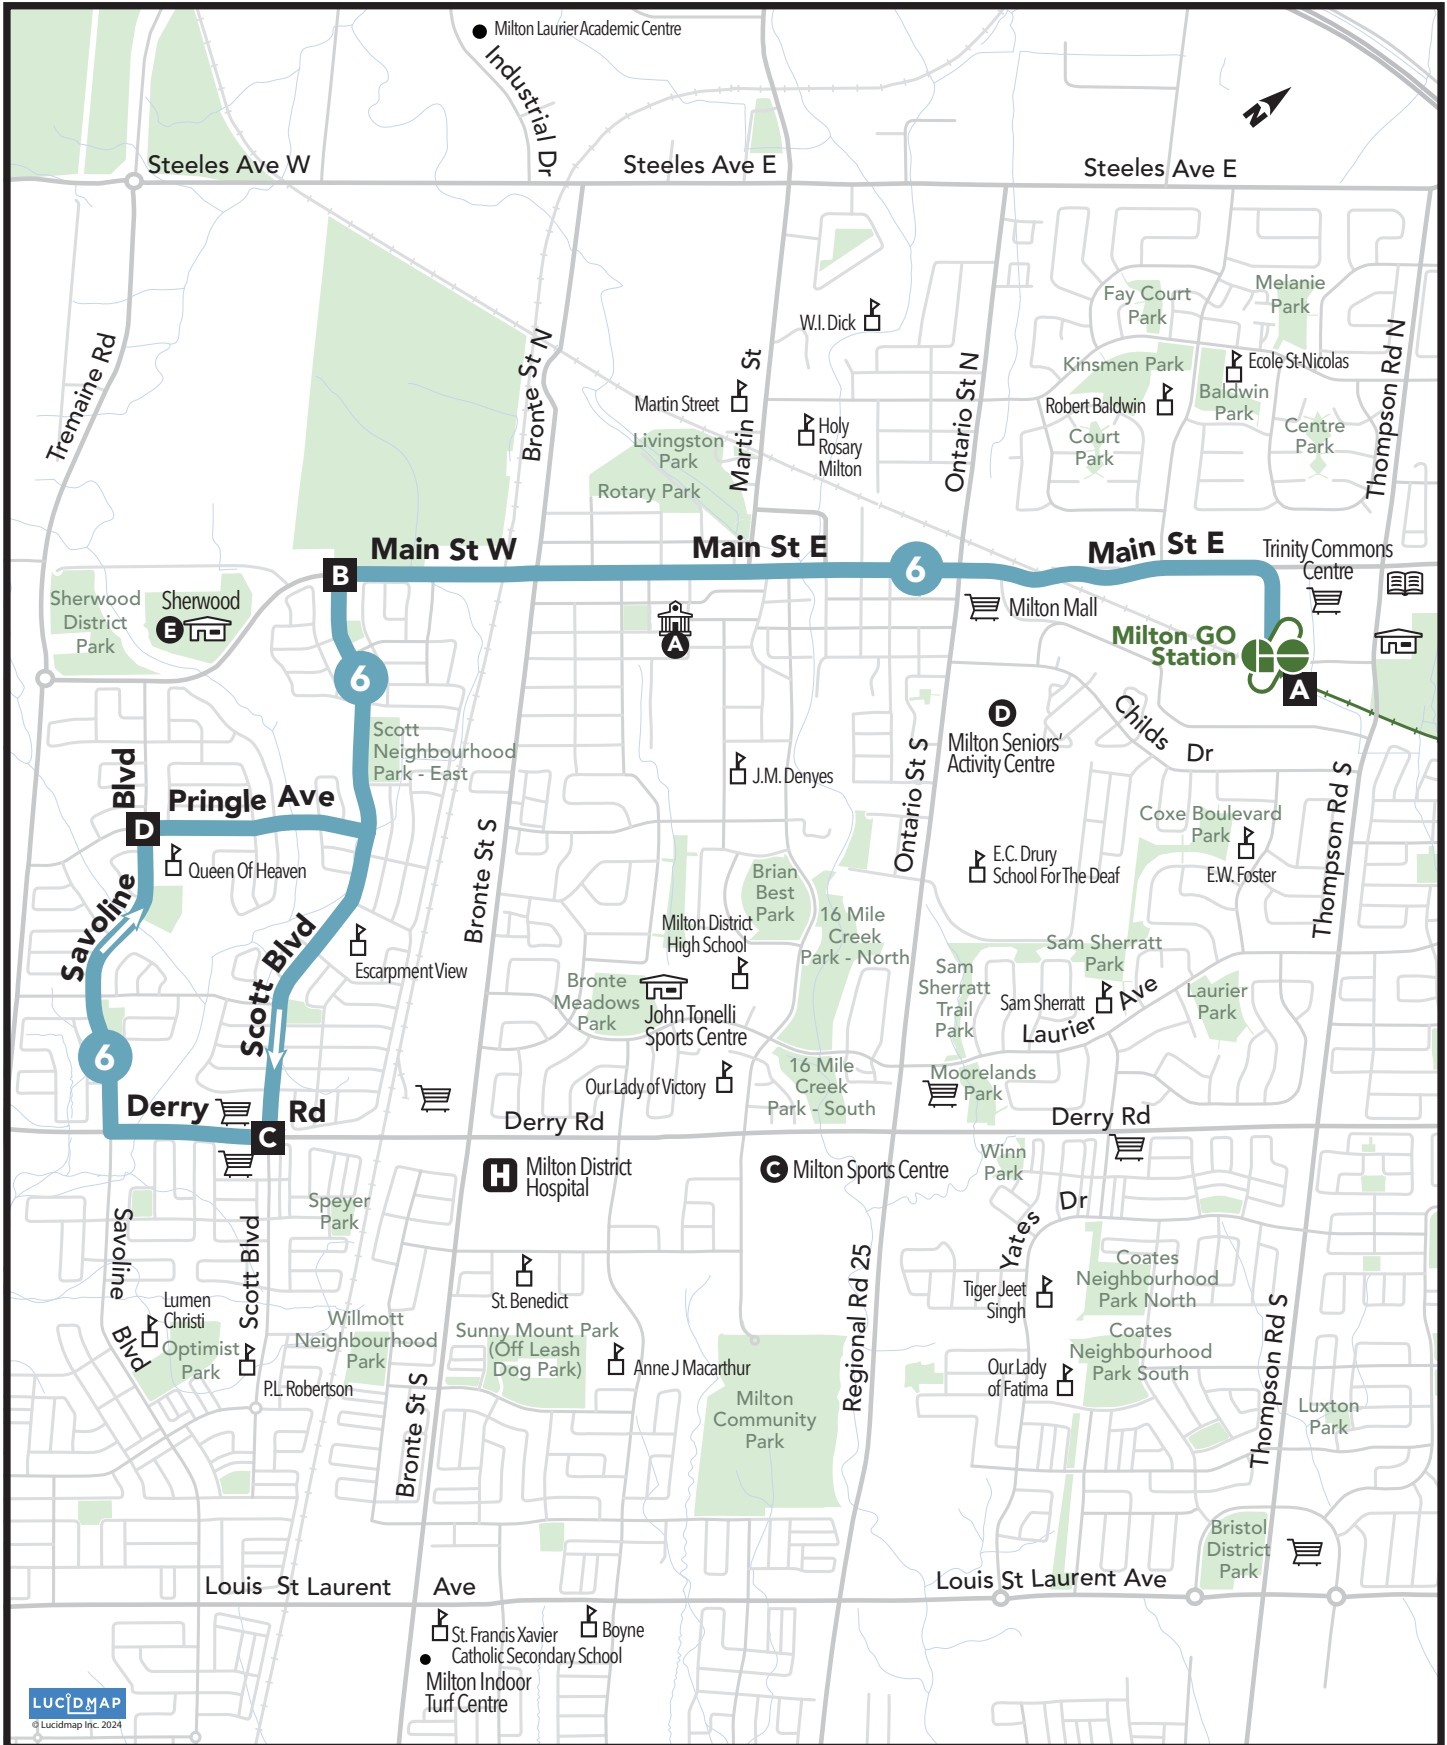

6 Scott

LUCIDMAP
© Lucidmap Inc. 2024

Leave Milton GO	Scott & Main	Scott & Derry	Savoline & Pringle	Scott & Main	Arrive Milton GO
A	B	C	D	B	A
MONDAY - FRIDAY					
5:25AM	5:34	5:37	5:41	5:44	5:53
5:55AM	6:04	6:07	6:11	6:14	6:23
6:10AM	6:19	6:22	6:26	6:29	6:38
6:25AM	6:34	6:37	6:41	6:44	6:53
6:55AM	7:04	7:07	7:11	7:14	7:23
7:10AM	7:19	7:22	7:26	7:29	7:38
7:25AM	7:34	7:37	7:41	7:44	7:53
7:55AM	8:04	8:07	8:11	8:14	8:23
8:10AM	8:19	8:22	8:26	8:29	8:38
8:40AM	8:49	8:52	8:56	8:59	9:08
9:10AM	9:19	9:22	9:26	9:29	9:38
9:40AM	9:49	9:52	9:56	9:59	10:08
10:10AM	10:19	10:22	10:26	10:29	10:38
10:40AM	10:49	10:52	10:56	10:59	11:08
...and every 60 minutes to...					
1:40PM	1:49	1:52	1:56	1:59	2:08
2:10PM	2:19	2:22	2:26	2:29	2:38
2:40PM	2:49	2:52	2:56	2:59	3:08
3:10PM	3:19	3:22	3:26	3:29	3:38
3:40PM	3:49	3:52	3:56	3:59	4:08
4:10PM	4:19	4:22	4:26	4:29	4:38
4:47PM	4:56	4:59	5:03	5:06	5:15
5:32PM	5:41	5:44	5:48	5:51	6:00
6:02PM	6:11	6:14	6:18	6:21	6:30
6:32PM	6:41	6:44	6:48	6:51	7:00
7:02PM	7:11	7:14	7:18	7:21	7:30
7:32PM	7:41	7:44	7:48	7:51	8:00
8:17PM	8:26	8:29	8:33	8:36	8:45
8:47PM	8:56	8:59	9:03	9:06	9:15
9:17PM	9:26	9:29	9:33	9:36	9:45
9:47PM	9:56	9:59	10:03	10:06	10:15
SATURDAY					
7:30AM	7:39	7:42	7:46	7:49	7:58
...and every 60 minutes to...					
6:30PM	6:39	6:42	6:46	6:49	6:58

Points of Interest

-  Shopping
-  Hospital
-  School
-  Community Facility
-  Town Hall
-  Library
-  GO Station
-  General Point of Interest

Transit Ticket Agents

- A** Town Hall
150 Mary St.
- B** Milton Leisure Centre
1100 Main St. E.
- C** Milton Sports Centre
605 Santa Maria Blvd.
- D** Milton Seniors' Activity Centre
500 Childs Dr.
- E** Sherwood Community Centre
6355 Main St. W.