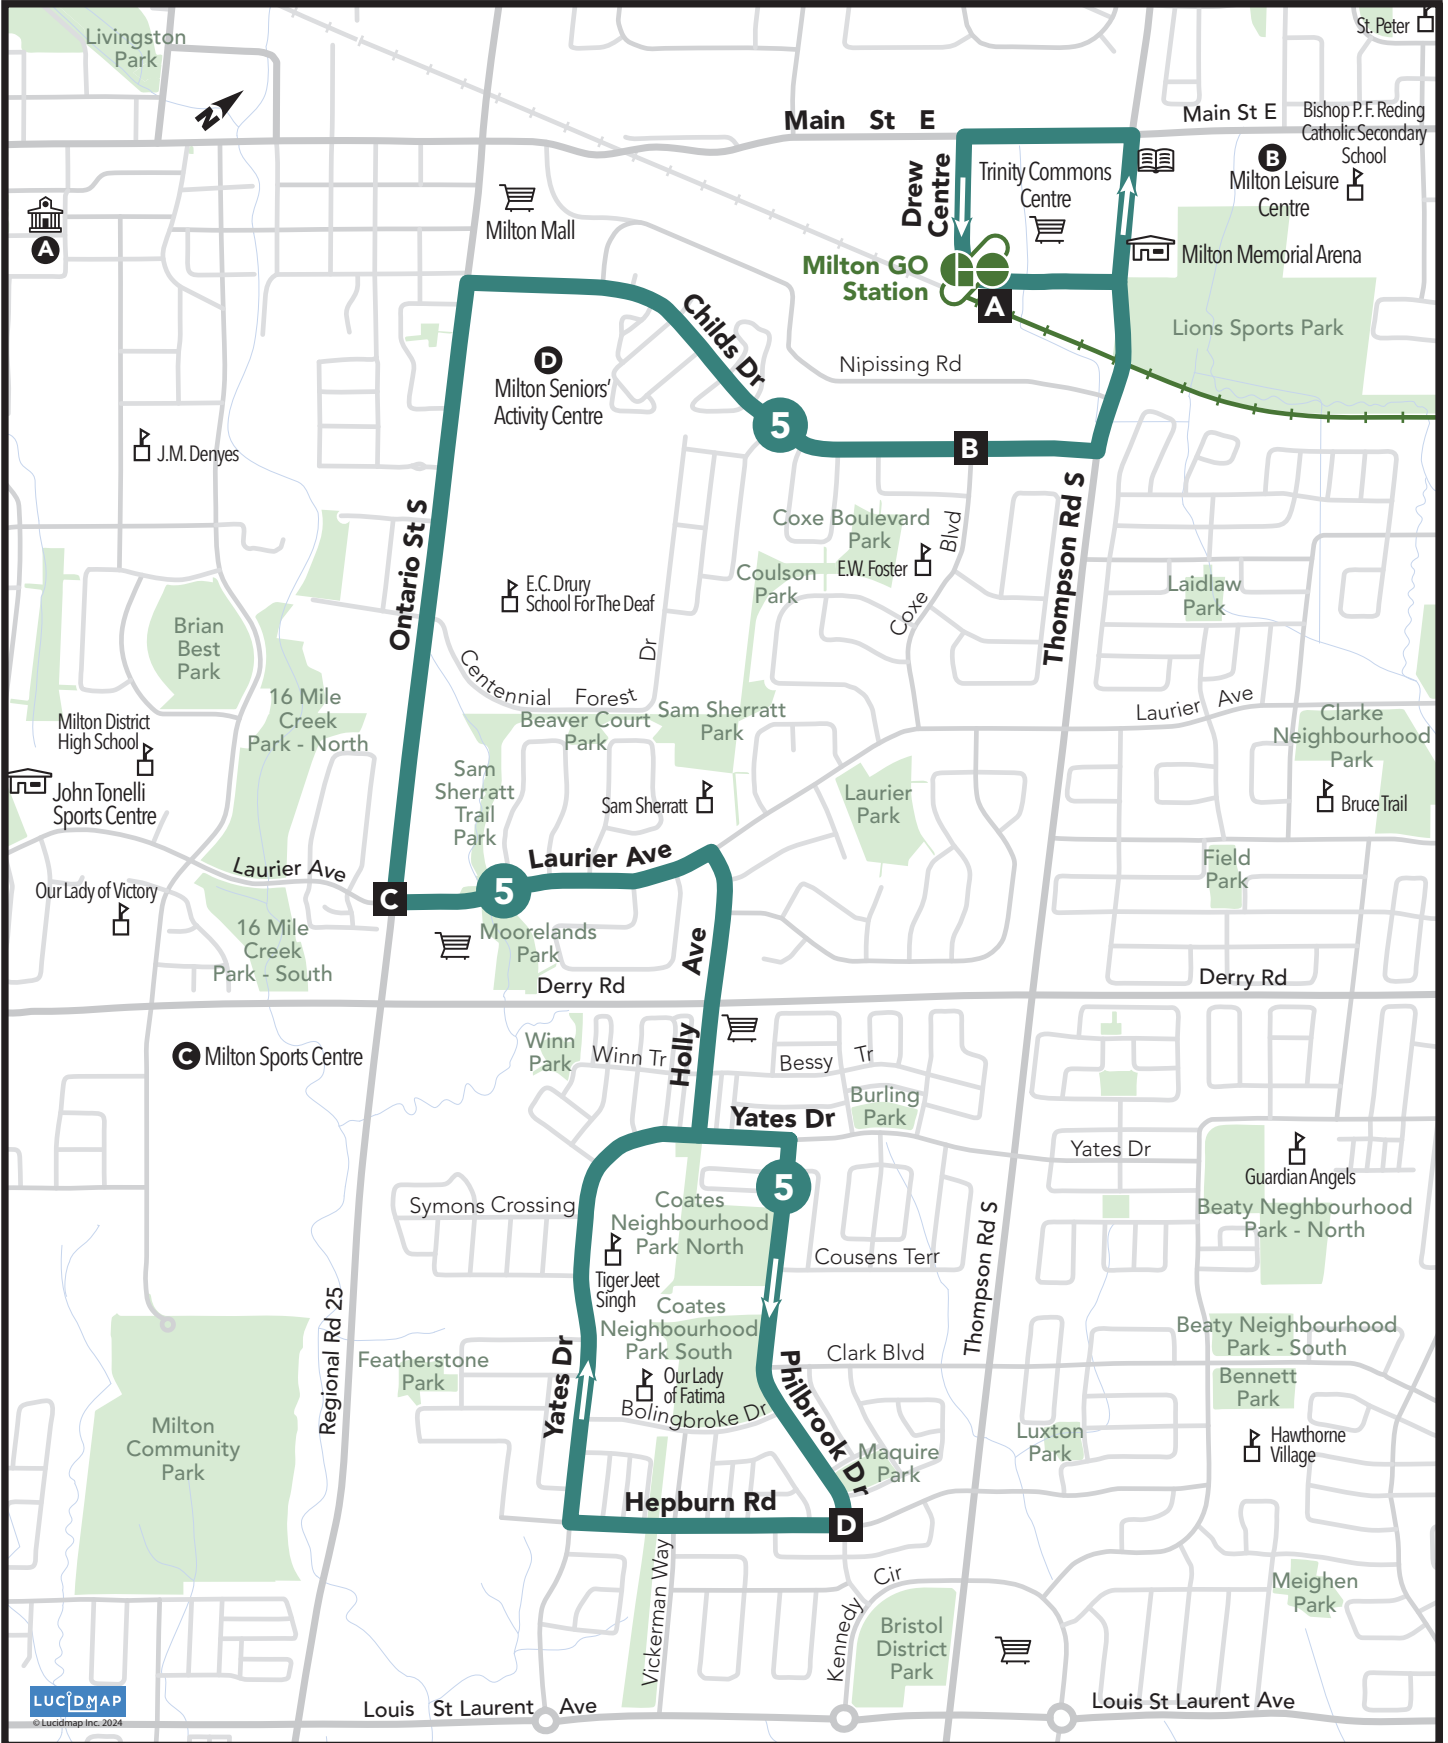

5 Yates

Leave Milton GO	Childs & Coxe	Ontario & Laurier	Hepburn & Philbrook	Laurier & Ontario	Childs & Coxe	Arrive Milton GO
A	B	C	D	C	B	A
MONDAY - FRIDAY						
5:55AM	5:58	6:02	6:07	6:14	6:18	6:23
6:25AM	6:28	6:32	6:37	6:44	6:48	6:53
6:55AM	6:58	7:02	7:07	7:14	7:18	7:23
7:25AM	7:28	7:32	7:37	7:44	7:48	7:53
7:55AM	7:58	8:02	8:07	8:14	8:18	8:23
8:10AM	8:13	8:17	8:22	8:29	8:33	8:38
8:40AM	8:43	8:47	8:52	8:59	9:03	9:08
9:10AM	9:13	9:17	9:22	9:29	9:33	9:38
9:40AM	9:43	9:47	9:52	9:59	10:03	10:08
...and every 60 minutes to...						
1:40PM	1:43	1:47	1:52	1:59	2:03	2:08
2:10PM	2:13	2:17	2:22	2:29	2:33	2:38
2:40PM	2:43	2:47	2:52	2:59	3:03	3:08
3:10PM	3:13	3:17	3:22	3:29	3:33	3:38
3:40PM	3:43	3:47	3:52	3:59	4:03	4:08
4:10PM	4:13	4:17	4:22	4:29	4:33	4:38
4:47PM	4:50	4:54	4:59	5:06	5:10	5:15
5:32PM	5:35	5:39	5:44	5:51	5:55	6:00
6:02PM	6:05	6:09	6:14	6:21	6:25	6:30
6:32PM	6:35	6:39	6:44	6:51	6:55	7:00
7:02PM	7:05	7:09	7:14	7:21	7:25	7:30
7:32PM	7:35	7:39	7:44	7:51	7:55	8:00
8:17PM	8:20	8:24	8:29	8:36	8:40	8:45
8:47PM	8:50	8:54	8:59	9:06	9:10	9:15
9:17PM	9:20	9:24	9:29	9:36	9:40	9:45
9:47PM	9:50	9:54	9:59	10:06	10:10	10:15
SATURDAY						
8:00AM	8:03	8:07	8:12	8:19	8:23	8:28
...and every 60 minutes to...						
7:00PM	7:03	7:07	7:12	7:19	7:23	7:28

Points of Interest

-  Shopping
-  Hospital
-  School
-  Community Facility
-  Town Hall
-  Library
-  GO Station
- General Point of Interest

Transit Ticket Agents

- A** Town Hall
150 Mary St.
- B** Milton Leisure Centre
1100 Main St. E.
- C** Milton Sports Centre
605 Santa Maria Blvd.
- D** Milton Seniors' Activity Centre
500 Childs Dr.
- E** Sherwood Community Centre
6355 Main St. W.