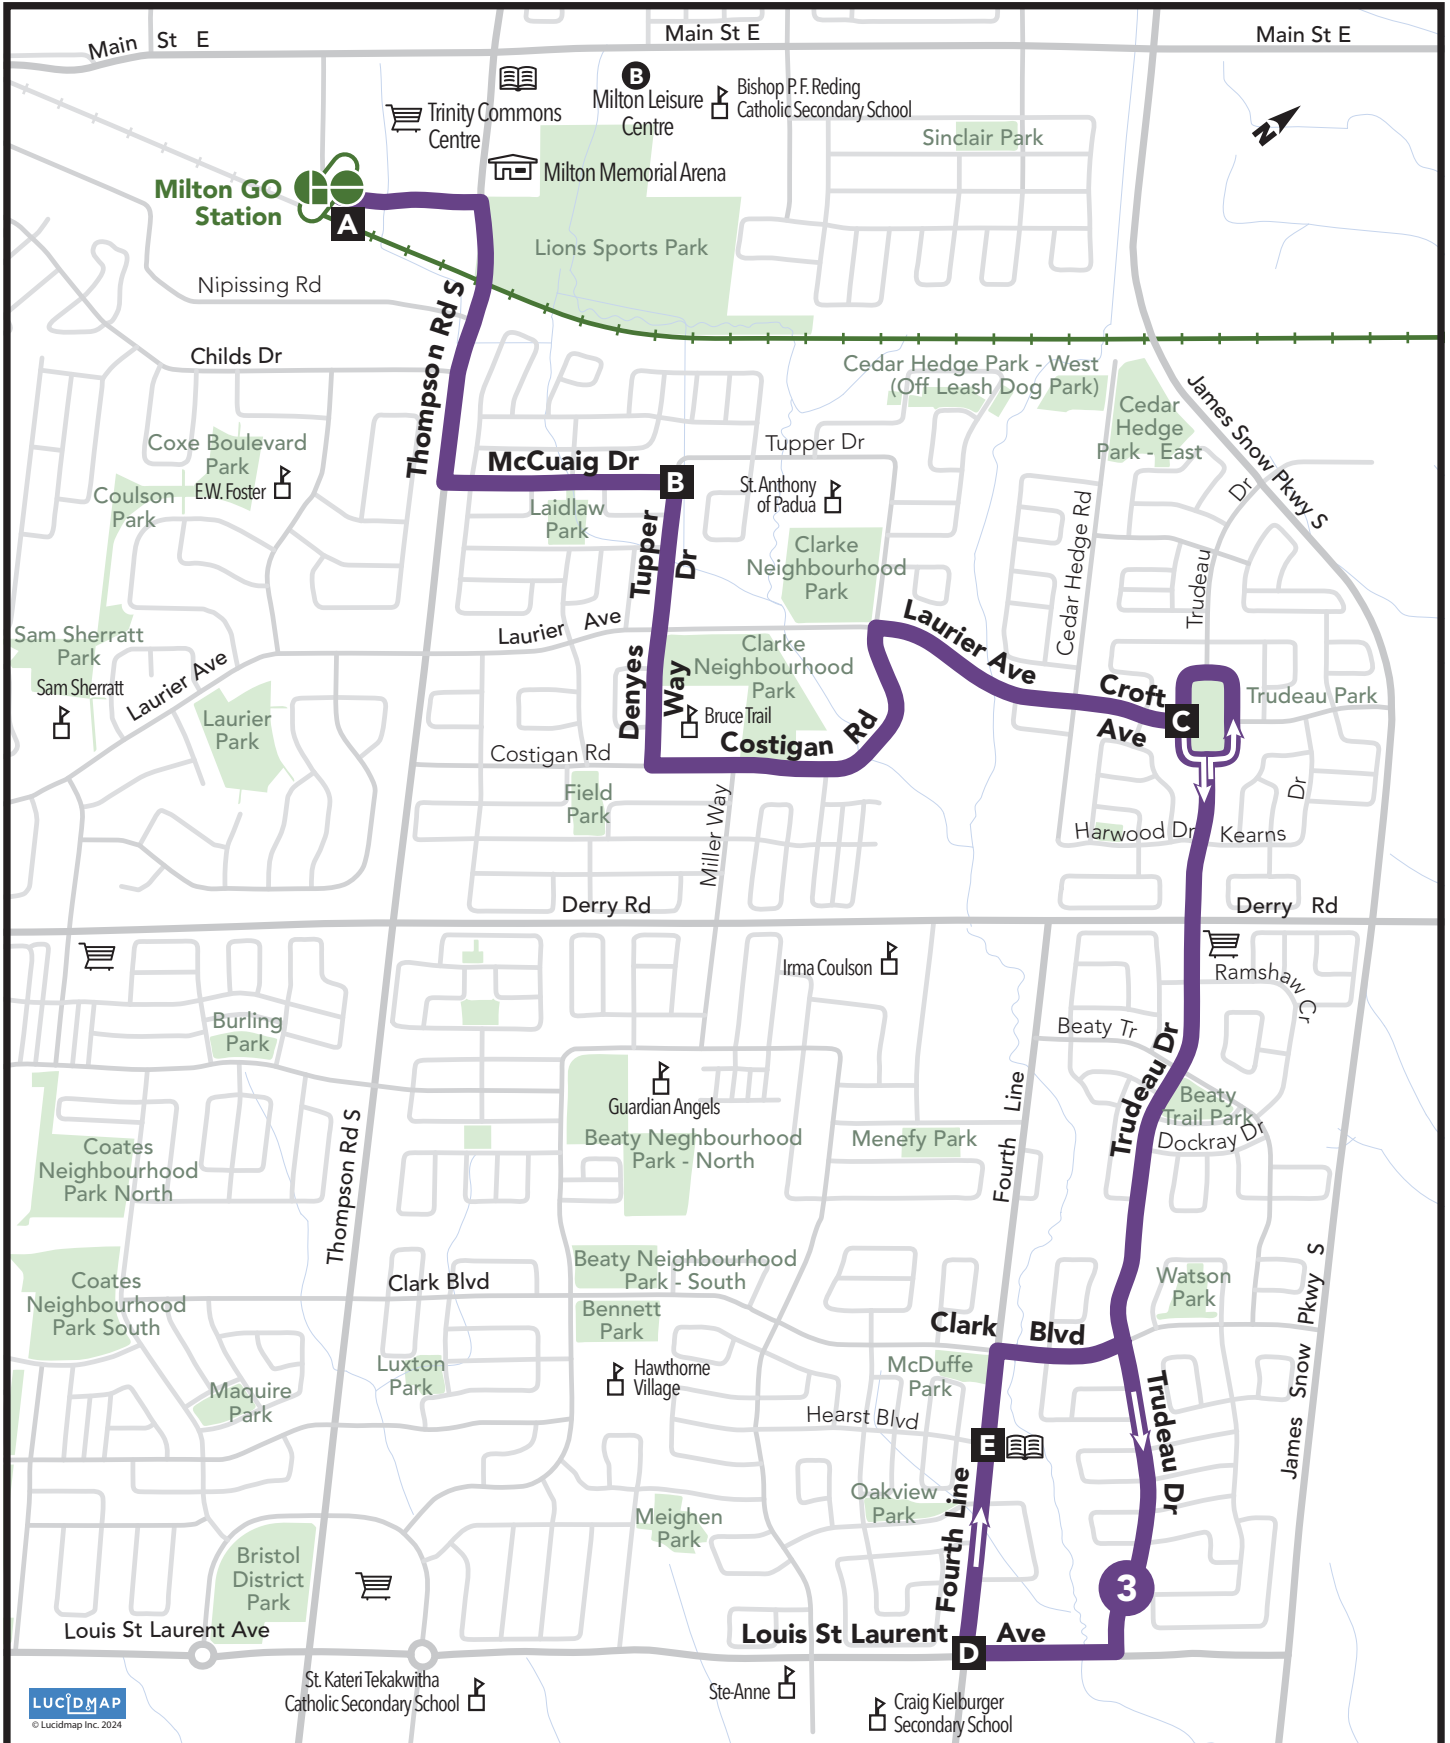

3 **Trudeau**

Effective Date: September 3, 2024

See Points of Interest list, Ticket Agents and Schedule on reverse

Leave Milton GO	McCuaig & Tupper	Croft & Trudeau	Louis St. Laurent & Fourth Ln	Beaty Library	Trudeau & Croft	Tupper & McCuaig	Arrive Milton GO
A	B	C	D	E	C	B	A
MONDAY - FRIDAY							
5:25AM	5:29	5:33	5:38	5:39	5:44	5:48	5:53
5:55AM	5:59	6:03	6:08	6:09	6:14	6:18	6:23
6:10AM	6:14	6:18	6:23	6:24	6:29	6:33	6:38
6:25AM	6:29	6:33	6:38	6:39	6:44	6:48	6:53
6:55AM	6:59	7:03	7:08	7:09	7:14	7:18	7:23
7:25AM	7:29	7:33	7:38	7:39	7:44	7:48	7:53
7:55AM	7:59	8:03	8:08	8:09	8:14	8:18	8:23
--	--	--	--	8:11	8:16	8:20	8:25
8:40AM	8:44	8:48	8:53	8:54	8:59	9:03	9:08
9:10AM	9:14	9:18	9:23	9:24	9:29	9:33	9:38
9:40AM	9:44	9:48	9:53	9:54	9:59	10:03	10:08
10:10AM	10:14	10:18	10:23	10:24	10:29	10:33	10:38
...and every 60 minutes to...							
1:40PM	1:44	1:48	1:53	1:54	1:59	2:03	2:08
2:10PM	2:14	2:18	2:23	2:24	2:29	2:33	2:38
2:40PM	2:44	2:48	2:53	2:54	2:59	3:03	3:08
3:10PM	3:14	3:18	3:23	3:24	3:29	3:33	3:38
3:25PM	3:29	3:33	3:38	3:39	3:44	3:48	3:53
3:40PM	3:44	3:48	3:53	3:54	3:59	4:03	4:08
4:10PM	4:14	4:18	4:23	4:24	4:29	4:33	4:38
4:25PM	4:29	4:33	4:38	4:39	4:44	4:48	4:53
4:47PM	4:51	4:55	5:00	5:01	5:06	5:10	5:15
5:32PM	5:36	5:40	5:45	5:46	5:51	5:55	6:00
6:02PM	6:06	6:10	6:15	6:16	6:21	6:25	6:30
6:32PM	6:36	6:40	6:45	6:46	6:51	6:55	7:00
7:02PM	7:06	7:10	7:15	7:16	7:21	7:25	7:30
7:32PM	7:36	7:40	7:45	7:46	7:51	7:55	8:00
8:17PM	8:21	8:25	8:30	8:31	8:36	8:40	8:45
8:47PM	8:51	8:55	9:00	9:01	9:06	9:10	9:15
9:17PM	9:21	9:25	9:30	9:31	9:36	9:40	9:45
9:47PM	9:51	9:55	10:00	10:01	10:06	10:10	10:15
SATURDAY							
8:00AM	8:04	8:08	8:13	8:14	8:19	8:23	8:28
...and every 60 minutes to...							
7:00PM	7:04	7:08	7:13	7:14	7:19	7:23	7:28