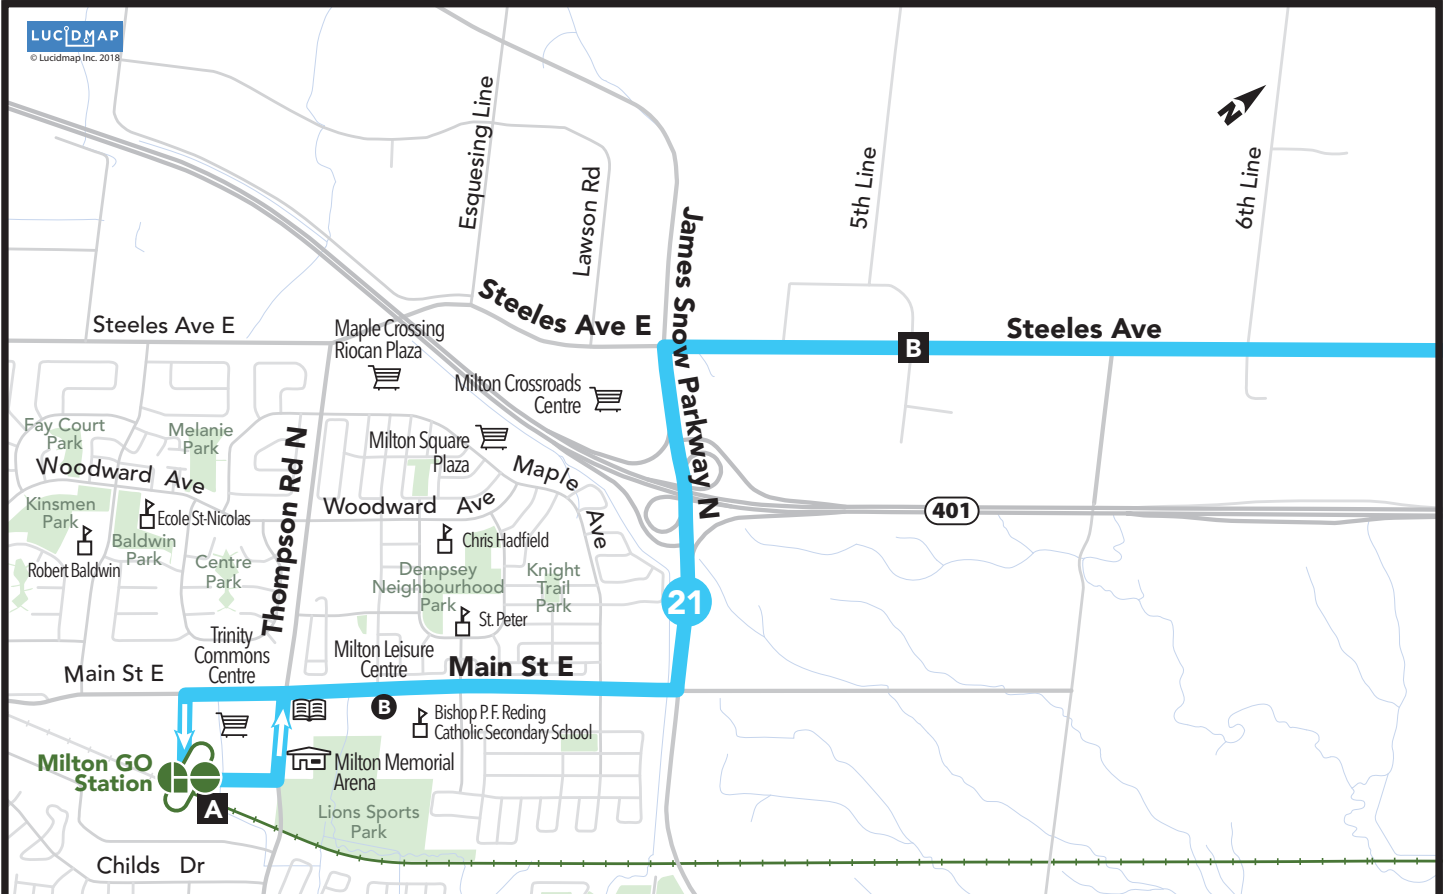

21 Steeles

Approx. 2 km gap between above map and bottom map

eastbound				westbound			
Leave Milton GO	Steeles & 5th Line	Steeles & 8th Line (Toronto Premium Outlets)	Arrive Lisgar GO	Leave Lisgar GO	Steeles & Trafalgar (Toronto Premium Outlets)	Steeles & 5th Line	Arrive Milton GO
A	B	C	D	D	E	B	A
MONDAY - FRIDAY							
5:55AM	6:06	6:12	6:25	6:30	6:43	6:49	7:00
6:30AM	6:41	6:47	7:00	7:05	7:18	7:24	7:35
7:05AM	7:16	7:22	7:35	7:40	7:53	7:59	8:10
7:40AM	7:51	7:57	8:10	8:15	8:28	8:34	8:45
8:15AM	8:26	8:32	8:45	8:50	9:03	9:09	9:20
8:50AM	9:01	9:07	9:20	9:25	9:38	9:44	9:55
9:25AM	9:36	9:42	9:55	10:00	10:13	10:19	10:30
...and every 35 minutes to...							
2:40PM	2:51	2:57	3:10	3:15	3:28	3:34	3:45
3:15PM	3:26	3:32	3:45	3:50	4:03	4:09	4:20
3:50PM	4:01	4:07	4:20	4:25	4:38	4:44	4:55
4:25PM	4:36	4:42	4:55	5:00	5:13	5:19	5:30
5:05PM	5:16	5:22	5:35	5:40	5:53	5:59	6:10
5:40PM	5:51	5:57	6:10	6:15	6:28	6:34	6:45
6:15PM	6:26	6:32	6:45	6:50	7:03	7:09	7:20
6:50PM	7:01	7:07	7:20	7:25	7:38	7:44	7:55
7:25PM	7:36	7:42	7:55	8:00	8:13	8:19	8:30
8:00PM	8:11	8:17	8:30	8:35	8:48	8:54	9:05
8:35PM	8:46	8:52	9:05	9:10	9:23	9:29	9:40
9:10PM	9:21	9:27	9:40	9:45	9:58	10:04	10:15
SATURDAY							
7:30AM	7:41	7:47	8:00	8:05	8:18	8:24	8:35
8:05AM	8:16	8:22	8:35	8:40	8:53	8:59	9:10
8:40AM	8:51	8:57	9:10	9:15	9:28	9:34	9:45
9:15AM	9:26	9:32	9:45	9:50	10:03	10:09	10:20
9:50AM	10:01	10:07	10:20	10:25	10:38	10:44	10:55
...and every 35 minutes to...							
4:15PM	4:26	4:32	4:45	4:50	5:03	5:09	5:20
4:50PM	5:01	5:07	5:20	5:25	5:38	5:44	5:55
5:30PM	5:41	5:47	6:00	6:05	6:18	6:24	6:35
6:05PM	6:16	6:22	6:35	6:40	6:53	6:59	7:10
6:40PM	6:51	6:57	7:10	7:15	7:28	7:34	7:45