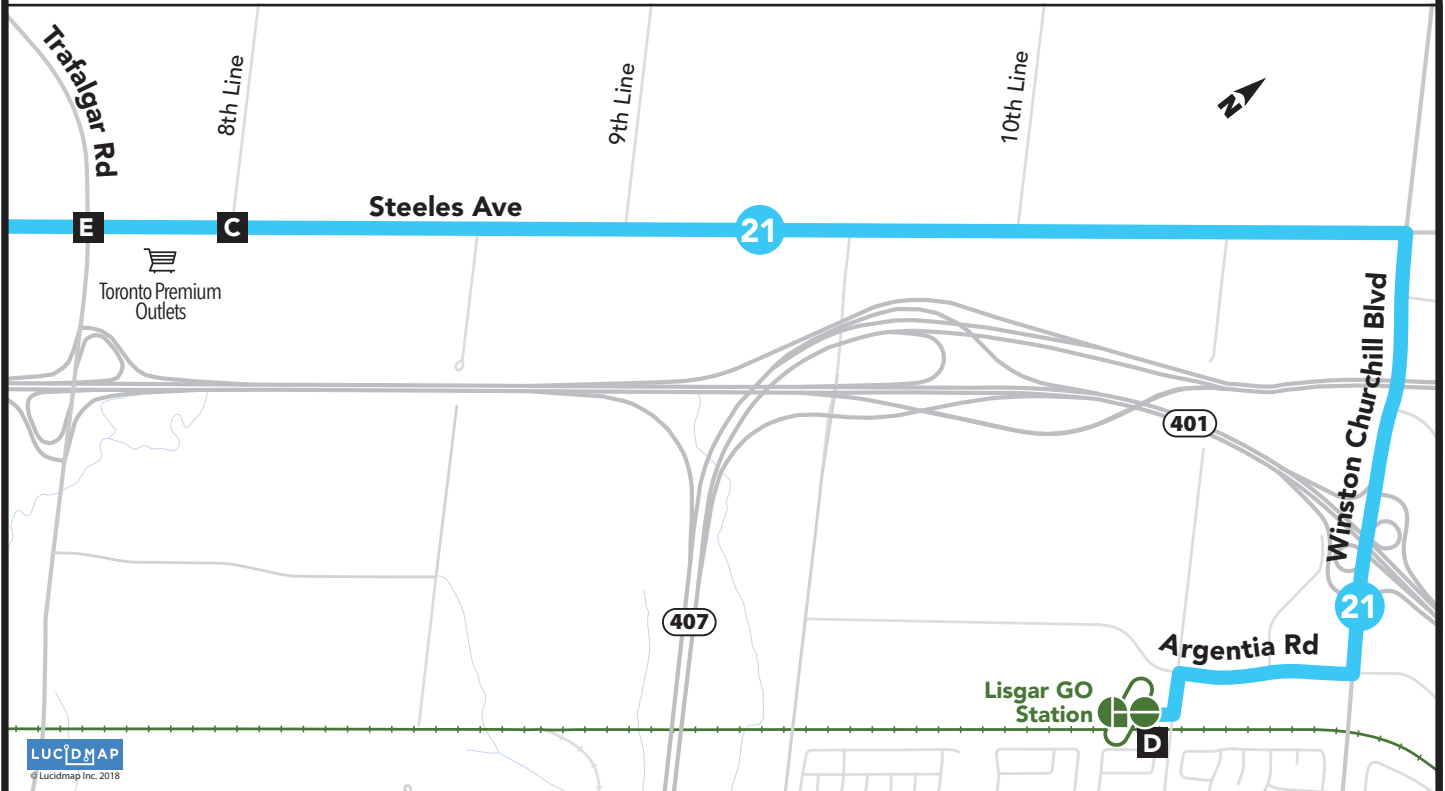

21 Steeles

Approx. 2 km gap between above map and bottom map

eastbound				westbound			
Leave Milton GO	Steeles & 5th Line	Steeles & 8th Line (Toronto Premium Outlets)	Arrive Lisgar GO	Leave Lisgar GO	Steeles & Trafalgar (Toronto Premium Outlets)	Steeles & 5th Line	Arrive Milton GO
A	B	C	D	D	E	B	A
MONDAY - FRIDAY							
5:55AM	6:06	6:12	6:25	6:30	6:43	6:49	7:00
6:30AM	6:41	6:47	7:00	7:05	7:18	7:24	7:35
7:05AM	7:16	7:22	7:35	7:40	7:53	7:59	8:10
7:40AM	7:51	7:57	8:10	8:15	8:28	8:34	8:45
8:15AM	8:26	8:32	8:45	8:50	9:03	9:09	9:20
8:50AM	9:01	9:07	9:20	9:25	9:38	9:44	9:55
9:25AM	9:36	9:42	9:55	10:00	10:13	10:19	10:30
...and every 35 minutes to...							
2:40PM	2:51	2:57	3:10	3:15	3:28	3:34	3:45
3:15PM	3:26	3:32	3:45	3:50	4:03	4:09	4:20
3:50PM	4:01	4:07	4:20	4:25	4:38	4:44	4:55
4:25PM	4:36	4:42	4:55	5:00	5:13	5:19	5:30
5:05PM	5:16	5:22	5:35	5:40	5:53	5:59	6:10
5:40PM	5:51	5:57	6:10	6:15	6:28	6:34	6:45
6:15PM	6:26	6:32	6:45	6:50	7:03	7:09	7:20
6:50PM	7:01	7:07	7:20	7:25	7:38	7:44	7:55
7:25PM	7:36	7:42	7:55	8:00	8:13	8:19	8:30
8:00PM	8:11	8:17	8:30	8:35	8:48	8:54	9:05
8:35PM	8:46	8:52	9:05	9:10	9:23	9:29	9:40
9:10PM	9:21	9:27	9:40	9:45	9:58	10:04	10:15
SATURDAY							
7:30AM	7:41	7:47	8:00	8:05	8:18	8:24	8:35
8:05AM	8:16	8:22	8:35	8:40	8:53	8:59	9:10
8:40AM	8:51	8:57	9:10	9:15	9:28	9:34	9:45
9:15AM	9:26	9:32	9:45	9:50	10:03	10:09	10:20
9:50AM	10:01	10:07	10:20	10:25	10:38	10:44	10:55
...and every 35 minutes to...							
4:15PM	4:26	4:32	4:45	4:50	5:03	5:09	5:20
4:50PM	5:01	5:07	5:20	5:25	5:38	5:44	5:55
5:30PM	5:41	5:47	6:00	6:05	6:18	6:24	6:35
6:05PM	6:16	6:22	6:35	6:40	6:53	6:59	7:10
6:40PM	6:51	6:57	7:10	7:15	7:28	7:34	7:45