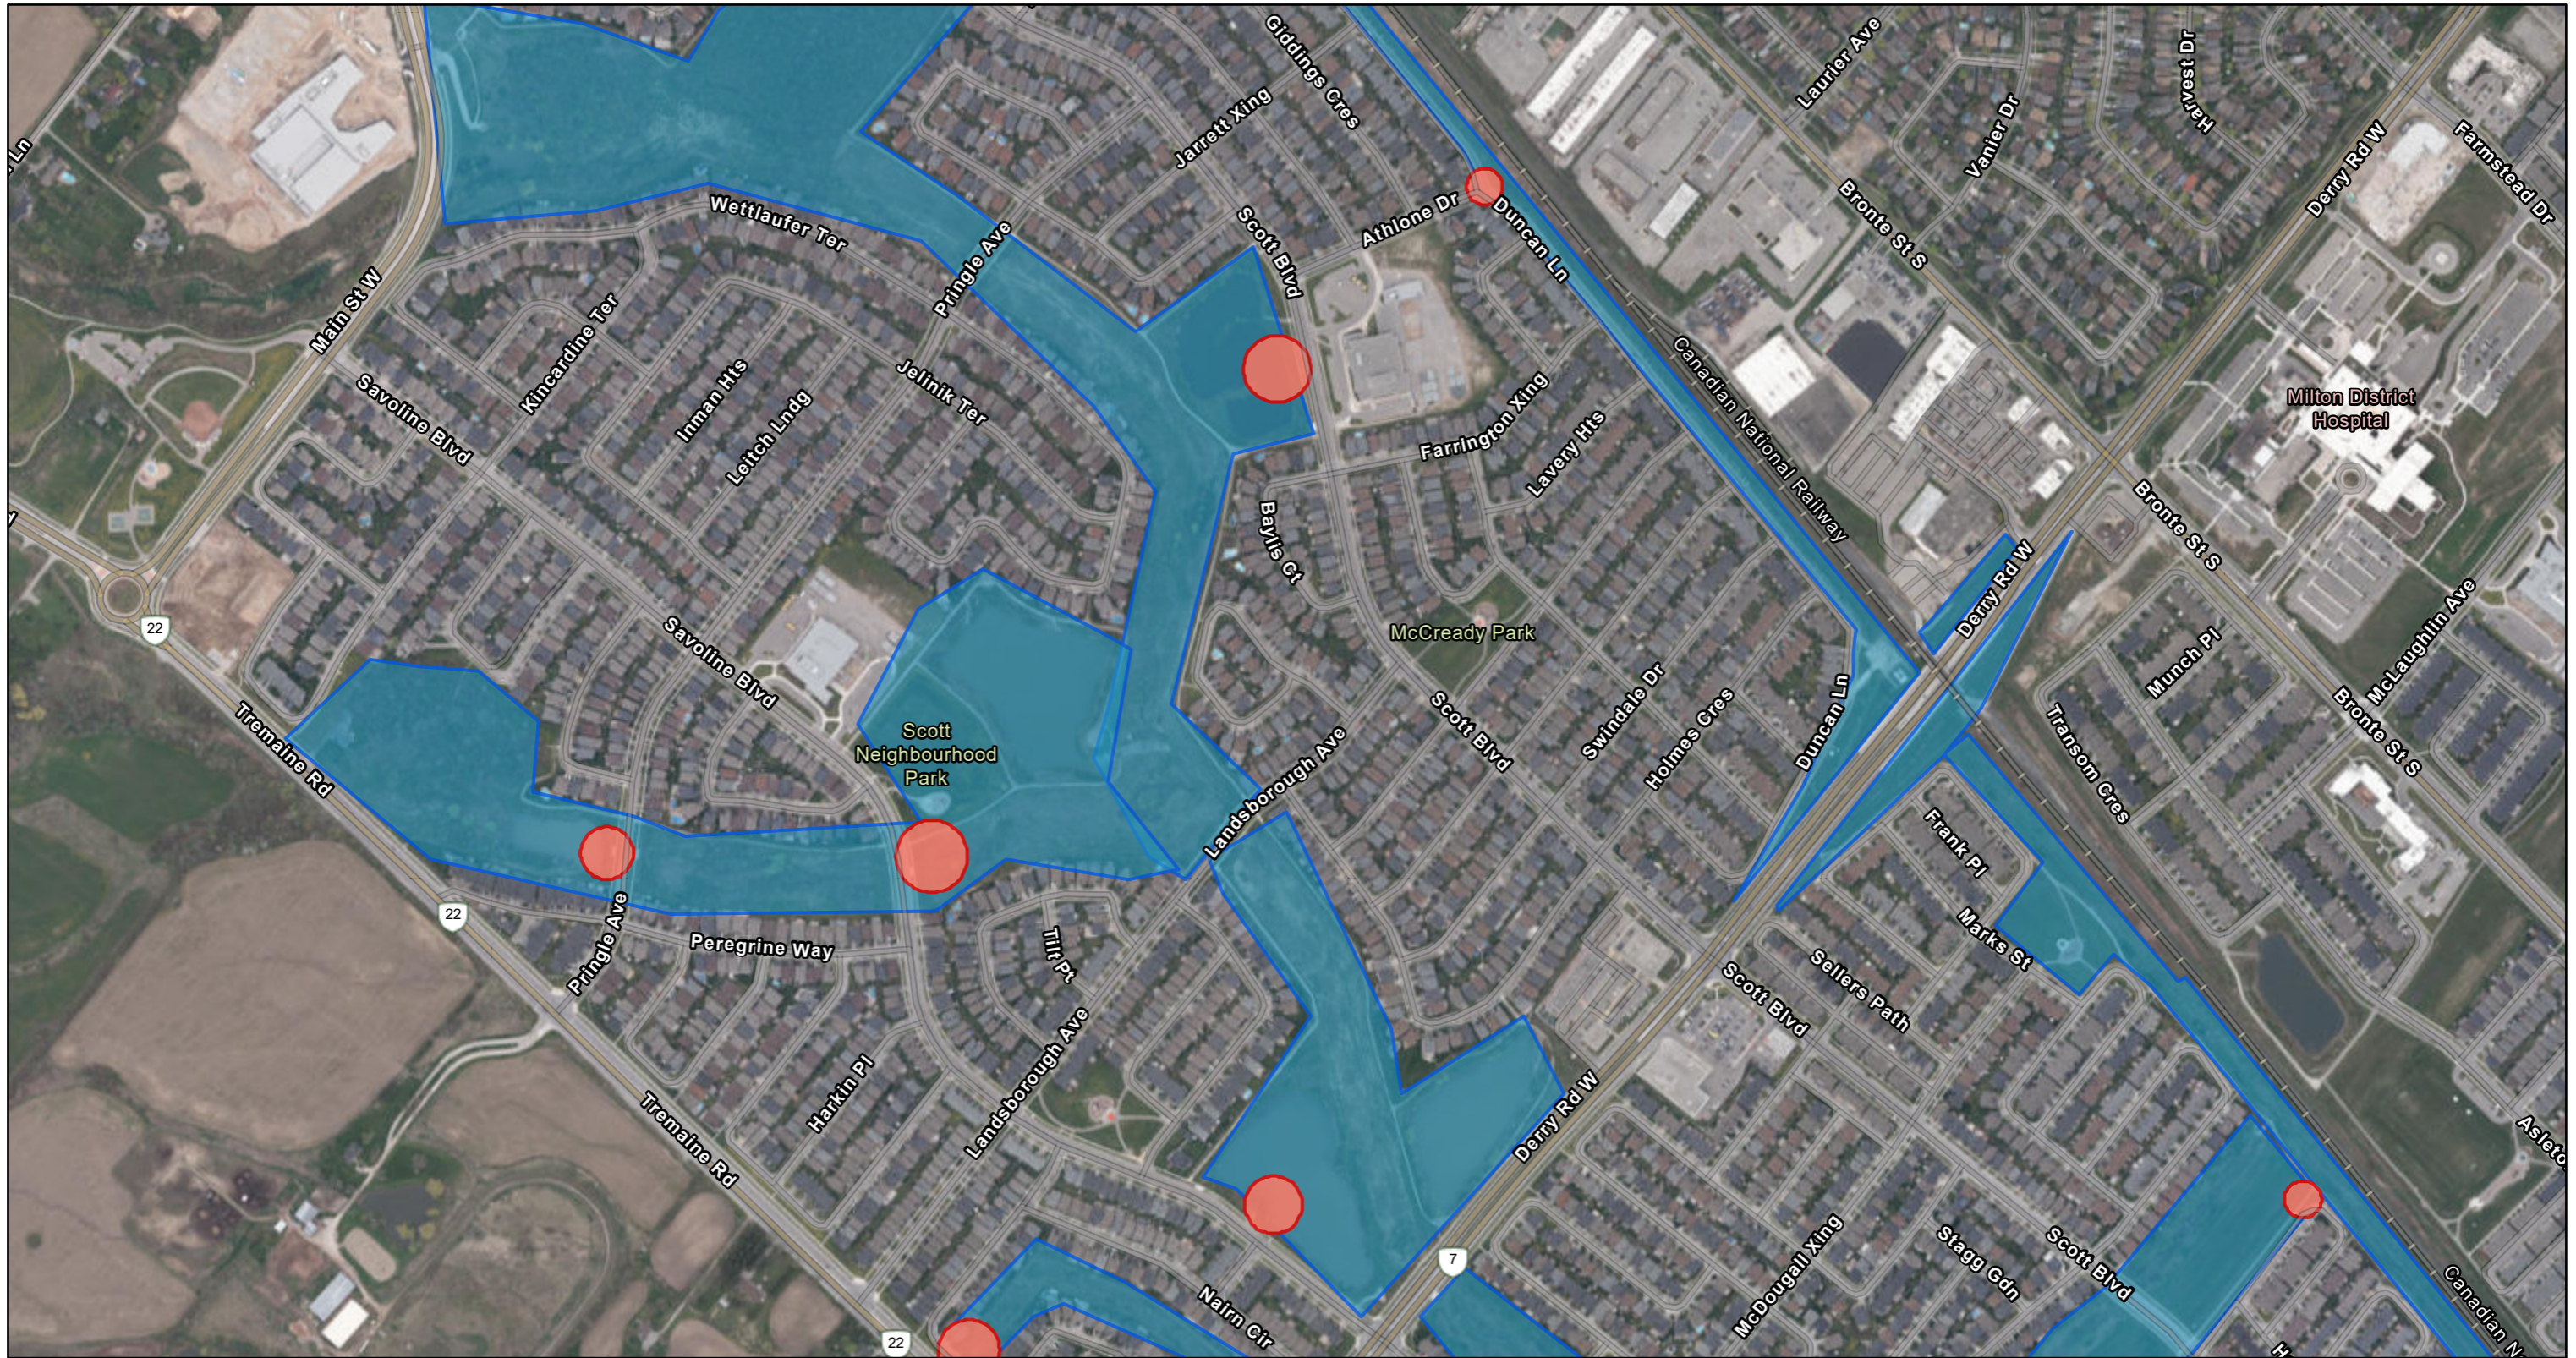

2. Clean Up - Scott Neighbourhood

4/1/2021, 2:22:10 PM

Earth_Day_Areas_5476

-  Garbage pick-up locations
-  Garbage bag pick-up location

1:9,028

Esri Community Maps Contributors, Province of Ontario, Esri Canada, Esri, HERE, Garmin, INCREMENT P, METI/NASA, USGS, EPA, NPS, US Census Bureau, USDA, NRCAN, Parks Canada, Town of Oakville, USDA FSA, GeoEye, Maxar